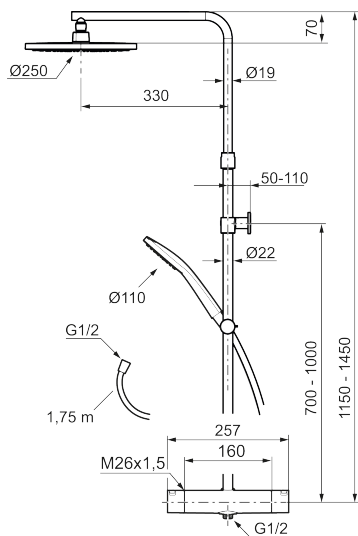

LYNX shower system kit

Everyday luxury is the driving force behind the LYNX shower system kit, which offers the ease of a handheld shower and a seductive overhead experience in one package. It is available in chrome or matte black.

Article number: 341800 **Flow 3 bar:** 7.6 l/m

Description: Chrome, 160 c/c

Consist of:

MORA LYNX thermostatic mixer:

- Pressure balanced thermostatic mixer
- With reversible headwork
- Temperature handle with safety stop at 38°C
- With Eco-function
- Lead Free material
- Approved non-return valves, EN-Standard EN1717

MORA LYNX Shower System:

- Shower hose in metal, PVC- and BPA-free
- With Easy-Clean anti-limescale system
- Wall bracket freely adjustable in height, 700–1000 from connection and 50–100 mm from wall, 2x20 mm spacers included, with sealing, hidden pipe joint