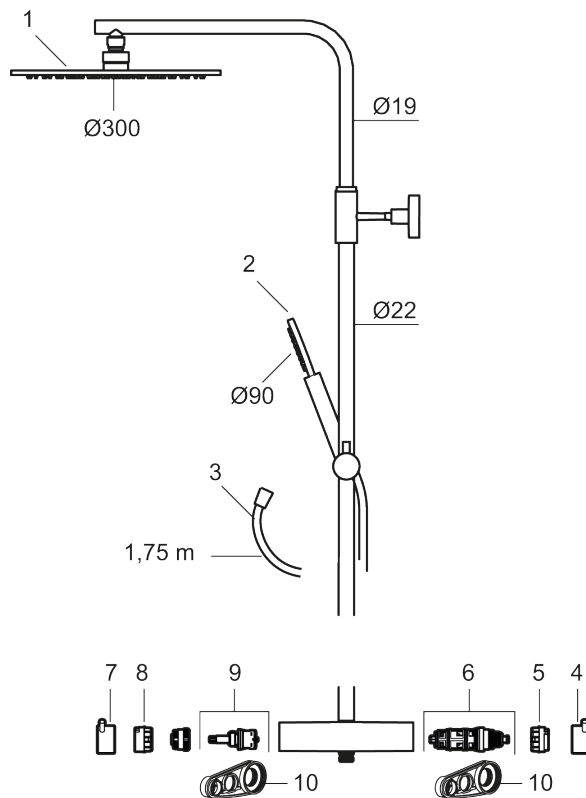

PRODUCT DESCRIPTION

MORA INXX II shower system kit

With its durable matt grey finish the INXX II combines classic design with high performance, constant temperature, outstanding comfort and effective scald protection. The overhead shower has a large, slim shower head that looks great in bathrooms with a strong character and striking shapes, as well as in classic bathrooms designed for rest and relaxation. The mixer has been tested and approved according to current building regulations and is energy-efficient, which means it reduces water and energy use without compromising on comfort. The INXX II collection offers a world-class water experience.

About the collection

INXX II is an elegant, timeless collection in a palette of carefully selected colours. Offering a combination of high quality, sober design and outstanding comfort, this is the ultimate collection.

Article number: 271900.44

Sparepartlist

NO.	ART NO.	RSK	DESCRIPTION
1	130348	8237489	Shower head 300 mm, chrome