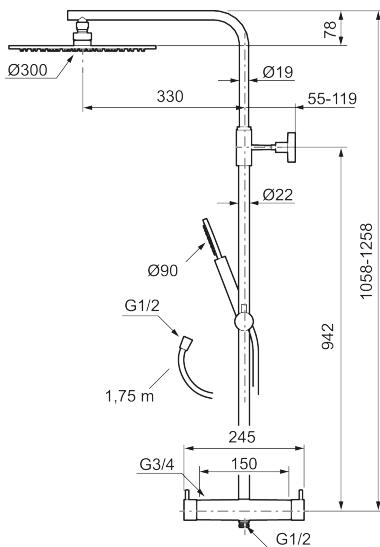

Consist of:

MORA INXX II thermostatic mixer:

- Pressure balanced thermostatic mixer
- With reversible headwork
- Temperature handle with safety stop at 38°C
- With Eco-function
- Approved non-return valves, EN-Standard EN1717

MORA INXX II Shower System:

- Shower hose in metal, PVC- and BPA-free
- With Easy-Clean anti-limescale system
- Adjustable height
- Hand shower 7,5 l/min, shower head 11 l/min