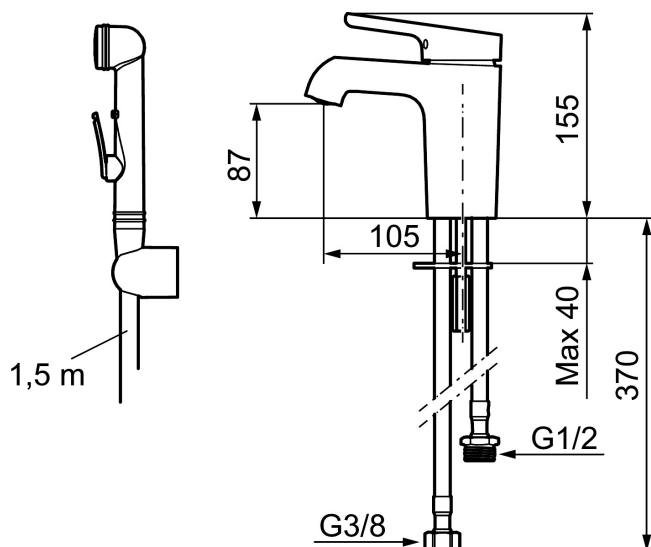

MORA ONE basin mixer

Mora One is an elegant and strict series of mixers expressing usability, beauty and durability. Mora One is inspired by the 90-year old history of Mora Armatur, but is designed for a modern home. An inspiration to Thomas Sandell, architect and designer, when developing the Mora One was the classical outdoor water pump. Mora One has the same conical body and sharp transitions to the flat surfaces as an old water pump. Mora One has an advanced and reliable technique. The mixers are contributing to a more sustainable environment by saving as much water and energy as possible without compromising on comfort.

Article number: 263006.TT Flow 3 bar: 7.9 l/m

Description: Chrome, with Turbo-Jet function

Unique characteristics

Backflow protection unit type 

- With Self-closing hand shower, wall bracket and hose
- ESS (Energy saving system)
- Ceramic cartridge with soft closing function
- Adjustable flow control and temperature limiter
- Eco (energy and water saving constant flow aerator, 5 l/min at 200–600 kPa)
- Soft PEX[®] hoses with 3/8" connecting nut (stainless steel braided)
- Approved non-return valves, EN-Standard EN1717
- Hole diameter Ø34-37 mm