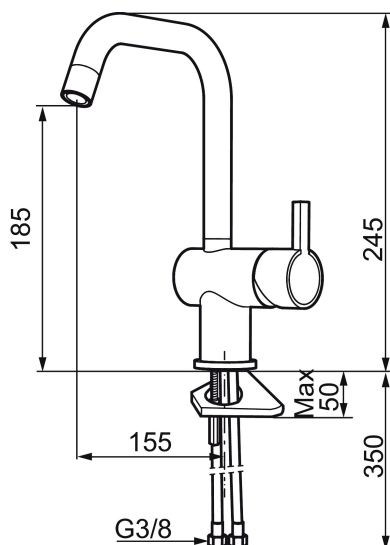

Article number: 707120 Flow 3 bar: 7.9 l/m

Description: Chrome

Unique characteristics

Backflow protection unit type

- ESS (energy saving system)
- Ceramic cartridge
- Adjustable flow control and temperature limiter
- Eco (energy and water saving constant flow aerator, 7,6 l/min at 200–600 kPa)
- Soft PEX[®] hoses with 3/8" connecting nut (stainless steel braided)
- Swivel spout, limitation part for 60°, 120° or 360° included
- Hole diameter Ø32-35 mm