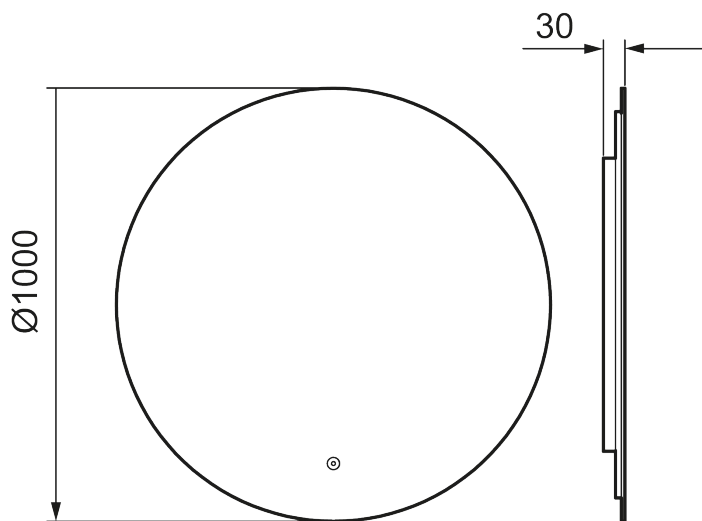

## MORA CAVA I

Designed around a central idea of a minimal, unframed backlit mirror, mounted just 30 mm from the wall, Cava has an aura of its own. Its light can be switched at a touch from warm to cooler tones. The mirror itself has an anti-fog function and is safety foiled for peace of mind.

Available in circular or square versions and multiple sizes.