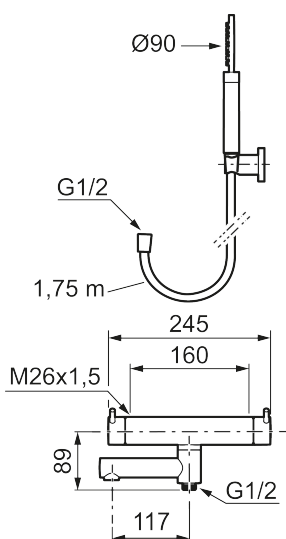

Article number: 270000 Flow 3 bar: 20.0 l/m

Description: Chrome, 160 c/c

### Unique characteristics

Backflow protection unit type **EB**

- With hand shower, holder and hose in metal, PVC- and BPA-free
- Swivel spout with built-in diverter
- Pressure balanced thermostatic mixer
- Temperature handle with safety stop at 38°C
- With Eco-function
- Approved non-return valves, EN-Standard EN1717

## Sparepartlist

NO.	ART NO.	RSK	DESCRIPTION
1	209575	8275496	Hand shower, chrome
1	209575.12	8275497	Hand shower, matte black
1	209575.22	8275498	Hand shower, matte white
1	209575.44	8275499	Hand shower, matte grey
1	209575.60	8275500	Hand shower, polished brass PVD
1	209575.62	8275501	Hand shower, brused brass PVD
2	131170.AE	8251927	Shower hose in metal, 1750 mm, chrome