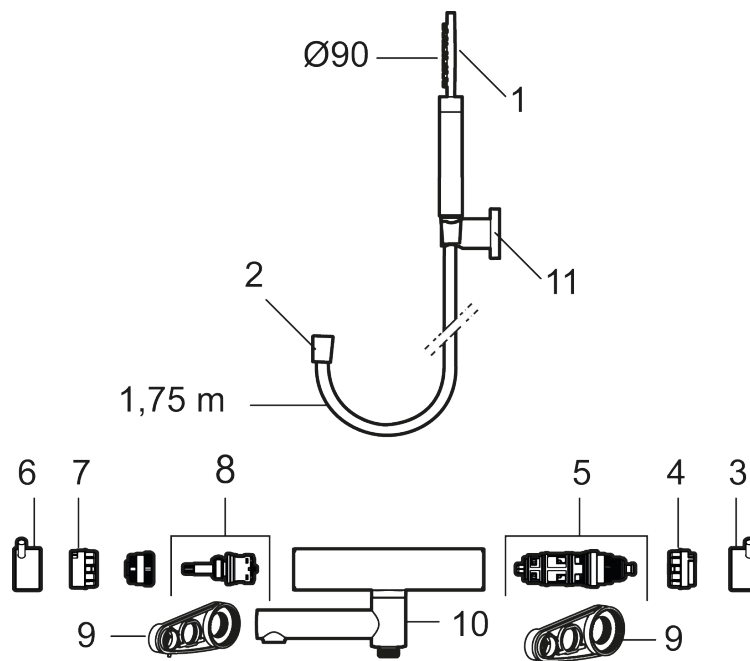

PRODUCT DESCRIPTION

MORA INXX II bath mixer

With its durable chrome finish and hand shower with a large, round nozzle, makes this mixer looks great and gives a truly relaxing baths. The INXX II collection offers a world-class water experience with constant temperature, high comfort and effective scald protection. The mixer has been tested and approved according to current building regulations and is energy-efficient, which means it reduces water and energy use without compromising on comfort.

About the collection

INXX II is an elegant, timeless collection in a palette of carefully selected colours. Offering a combination of high quality, sober design and outstanding comfort, this is the ultimate collection.

Article number: 270000

Sparepartlist

NO.	ART NO.	RSK	DESCRIPTION
1	209575	8275496	Hand shower, chrome
1	209575.12	8275497	Hand shower, matte black
1	209575.22	8275498	Hand shower, matte white
1	209575.44	8275499	Hand shower, matte grey
1	209575.60	8275500	Hand shower, polished brass PVD
1	209575.62	8275501	Hand shower, brused brass PVD
2	131170.AE	8251927	Shower hose in metal, 1750 mm, chrome