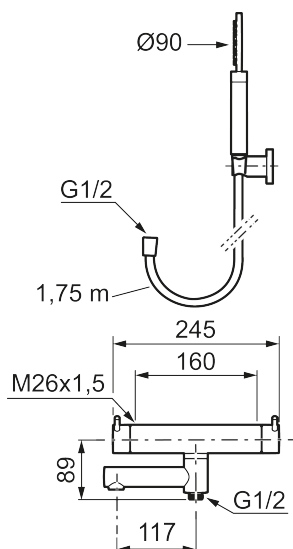

**Article number:** 270000.60

**Description:** Polished brass PVD, 160 c/c

### Unique characteristics

Backflow protection unit type

- With hand shower, holder and hose in metal, PVC- and BPA-free
- Swivel spout with built-in diverter
- Pressure balanced thermostatic mixer
- Temperature handle with safety stop at 38°C
- With Eco-function
- Approved non-return valves, EN-Standard EN1717