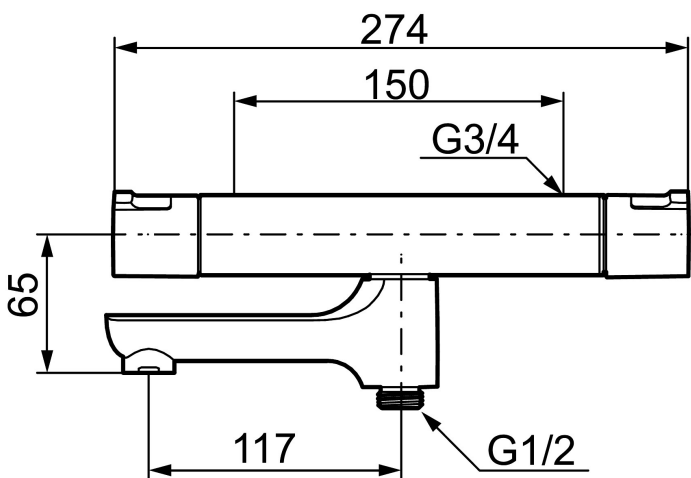

Article number: 240100

Description: Chrome, 150 c/c

- Swivel spout with built-in diverter
- Temperature handle with safety stop at 38°C and 42°C
- With Eco-function
- Approved non-return valves, EN-Standard EN1717
- Extra user-friendly grips, approved by the Rheumatism Association in Sweden

Uniqe characteristics

Backflow protection unit type

PRODUCT DESCRIPTION

MORA CERA T4 bath mixer

A bathroom is a place for relaxation, pleasure and recharging your batteries. So fill it with enjoyment. Save energy effortlessly, protect against fluctuations in water temperature, take an extra long shower with a clear conscience. Mora Cera puts quality time in your bathroom in countless ways.

Article number: 240100

Sparepartlist

NO.	ART NO.	RSK	DESCRIPTION
1	409653.AA	8345188	On/off handle, complete, chrome, retail packed
2	409658.AA	8345190	End cover, chrome, retail packed
3	409354.AA	8345137	Ceramic headwork, retail packed
4	708079.AE		Eco, Stop ring, on/off
5	708764.AE	8345114	Thermostatic cartridge
6	209556.AE	8345184	Stop ring, temperature
7	409654.AA	8345189	Temperature handle, complete, chrome, retail packed
8	409656	8344876	Swivel spout, for conversion of shower mixer to bath/shower mixer, chrome
9	209519.AE	8938340	O-ring, for swivel spout
10	131415.AE	8281512	Housing M24 utv., 15 mm, chrome
11	409650.AA	8345187	On/off- and temperature handle, complete, chrome, retail packed
12	708338.AE		Non-return valve (2 pcs)
13	139465.AE	8186872	Non-return valve, with lock ring
14	708080.AE		Holder for filter, complete

NO.	ART NO.	RSK	DESCRIPTION
15	709339.AE	8938274	Gasket 24/15x2, 2 pcs
16	129380.AE	8345651	Non-return valve (2 pcs)
17	409659.AE	8187025	Shower connector M18x1xG1/2
18	129154.AE	8295332	Stop ring
19	139783.AE	8281546	Aerator inlet, 20–24 l/min at 300 kPa
20	209494.AE	8314141	Spout nipple incl cover ring