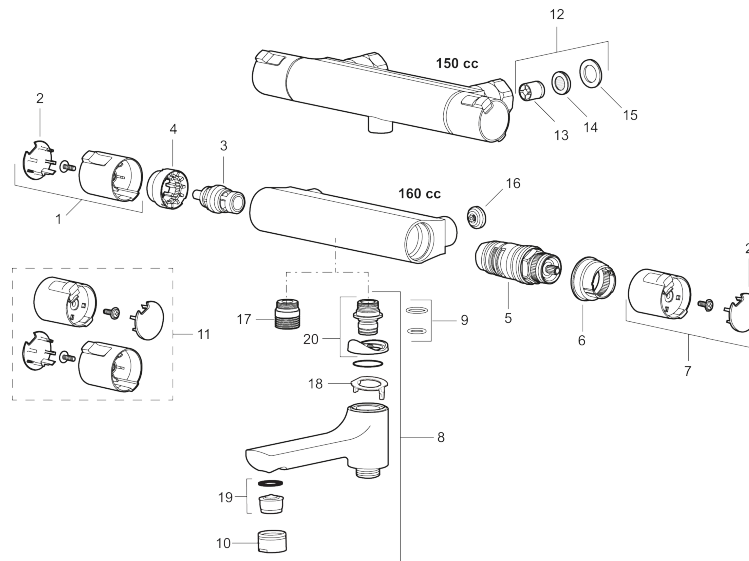

Article number: 240100

Description: Chrome, 150 c/c

- Swivel spout with built-in diverter
- Temperature handle with safety stop at 38°C and 42°C
- With Eco-function
- Approved non-return valves, EN-Standard EN1717
- Extra user-friendly grips, approved by the Rheumatism Association in Sweden

Uniqe characteristics

Backflow protection unit type

PRODUCT DESCRIPTION

MORA CERA T4 bath mixer

A bathroom is a place for relaxation, pleasure and recharging your batteries. So fill it with enjoyment. Save energy effortlessly, protect against fluctuations in water temperature, take an extra long shower with a clear conscience. Mora Cera puts quality time in your bathroom in countless ways.

Article number: 240100

Sparepartlist

NO.	ART NO.	RSK	DESCRIPTION
1	409653.AA	8345188	On/off handle, complete, chrome, retail packed
2	409658.AA	8345190	End cover, chrome, retail packed
3	409354.AA	8345137	Ceramic headwork, retail packed
4	708079.AE		Eco, Stop ring, on/off
5	708764.AE	8345114	Thermostatic cartridge
6	209556.AE	8345184	Stop ring, temperature
7	409654.AA	8345189	Temperature handle, complete, chrome, retail packed
8	409656	8344876	Swivel spout, for conversion of shower mixer to bath/shower mixer, chrome
9	209519.AE	8938340	O-ring, for swivel spout
10	131415.AE	8281512	Housing M24 utv., 15 mm, chrome
11	409650.AA	8345187	On/off- and temperature handle, complete, chrome, retail packed
12	708338.AE		Non-return valve (2 pcs)
13	139465.AE	8186872	Non-return valve, with lock ring
14	708080.AE		Holder for filter, complete

NO.	ART NO.	RSK	DESCRIPTION
15	709339.AE	8938274	Gasket 24/15x2, 2 pcs
16	129380.AE	8345651	Non-return valve (2 pcs)
17	409659.AE	8187025	Shower connector M18x1xG1/2
18	129154.AE	8295332	Stop ring
19	139783.AE	8281546	Aerator inlet, 20–24 l/min at 300 kPa
20	209494.AE	8314141	Spout nipple incl cover ring