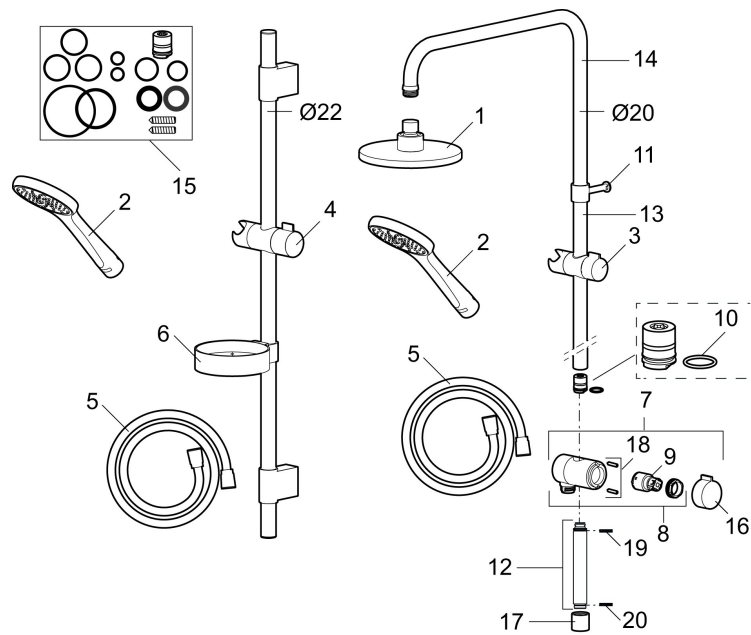

MORA CERA S5 shower set vaska

Shower bar with clamp for mounting on pipe 40 c / c. With soap shelf and hand shower. An easy way to install a shower set on existing pipes, without having to make new holes in the wall.

Article number: 130323 Flow 3 bar: 10.0 l/m

Description: Chrom

- For mounting on 40 c/c pipes
- Incl. 2 clips for 12-15 mm pipe and angle brackets
- Shower hose in metal, PVC- and BPA-free
- With soapdish
- Mora Cera hand shower with Easy-Clean anti-limescale system
- Optional connection with/without air mixture
- Air mixture provides comfort flow at 6 l/min, max flow 10 l/min

Unique characteristics

PRODUCT DESCRIPTION

MORA CERA S5 shower set vaska

Shower bar with clamp for mounting on pipe 40 c / c. With soap shelf and hand shower. An easy way to install a shower set on existing pipes, without having to make new holes in the wall.

Article number: 130323

Sparepartlist

NO.	ART NO.	RSK	DESCRIPTION
	139912.AE	8221715	Distrance ring Ø18, Ø20 and Ø22 mm, for soap dish 409416
1	209555	8180723	Shower head, 150 mm
2	130370	8199240	Hand shower
3	409418.AE	8284740	Slider
4	130363.AE	8762730	Slider
5	139835.AE	8199159	Shower hose in metal, 1750 mm
6	409416	8185645	Soap dish
7	409422	8541659	Diverter, complete
8	409430.AE	8541683	Diverter
9	409417.AA	8541628	Cartridge for diverter
10	639173.AE	8295314	Gasket (2 pcs)
11	139906.AE	8180378	Clip for shower bar 20 mm
12	209549.AE	8180946	Connecting pipe
13	209548.AE	8180944	Lower bar
14	209550.AE	8180947	Upper bar for S5