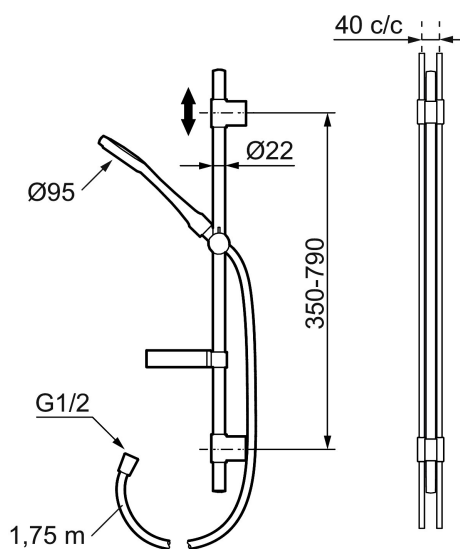

MORA CERA S5 shower set vaska

Shower bar with clamp for mounting on pipe 40 c / c. With soap shelf and hand shower. An easy way to install a shower set on existing pipes, without having to make new holes in the wall.

Article number: 130323 Flow 3 bar: 10.0 l/m

Description: Chrom

- For mounting on 40 c/c pipes
- Incl. 2 clips for 12-15 mm pipe and angle brackets
- Shower hose in metal, PVC- and BPA-free
- With soapdish
- Mora Cera hand shower with Easy-Clean anti-limescale system
- Optional connection with/without air mixture
- Air mixture provides comfort flow at 6 l/min, max flow 10 l/min

Unique characteristics

PRODUCT DESCRIPTION

MORA CERA S5 shower set vaska

Shower bar with clamp for mounting on pipe 40 c / c. With soap shelf and hand shower. An easy way to install a shower set on existing pipes, without having to make new holes in the wall.

Article number: 130323

Sparepartlist

NO.	ART NO.	RSK	DESCRIPTION
	139912.AE	8221715	Distrance ring Ø18, Ø20 and Ø22 mm, for soap dish 409416
1	209555	8180723	Shower head, 150 mm
2	130370	8199240	Hand shower
3	409418.AE	8284740	Slider
4	130363.AE	8762730	Slider
5	139835.AE	8199159	Shower hose in metal, 1750 mm
6	409416	8185645	Soap dish
7	409422	8541659	Diverter, complete
8	409430.AE	8541683	Diverter
9	409417.AA	8541628	Cartridge for diverter
10	639173.AE	8295314	Gasket (2 pcs)
11	139906.AE	8180378	Clip for shower bar 20 mm
12	209549.AE	8180946	Connecting pipe
13	209548.AE	8180944	Lower bar
14	209550.AE	8180947	Upper bar for S5