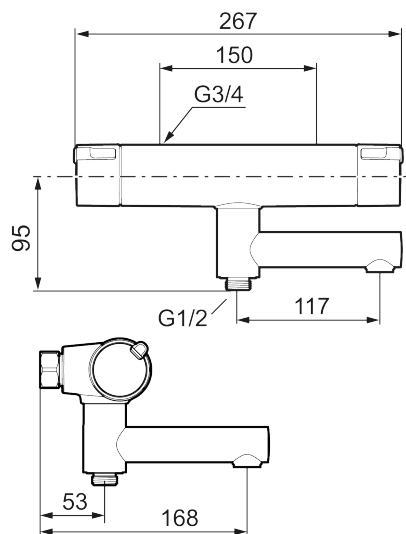

Unique characteristics

- Swivel spout with built-in diverter
- Pressure balanced thermostatic mixer
- Temperature handle with safety stop at 38°C
- With Eco-function
- Lead Free material
- Approved non-return valves, EN-Standard EN1717

Backflow protection unit type