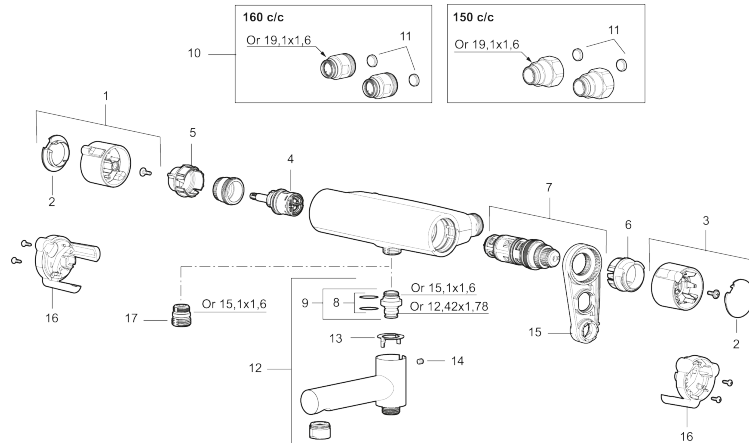

Article number: 330100.DB **Flow 3 bar:** 22.9 l/m

Description: Chrome, 150 c/c, incl. 2 x cover plate

Unique characteristics

- Swivel spout with built-in diverter
- Pressure balanced thermostatic mixer
- Temperature handle with safety stop at 38°C
- With Eco-function
- Lead Free material
- Approved non-return valves, EN-Standard EN1717

Backflow protection unit type 

PRODUCT DESCRIPTION

MMIX II bath mixer

We have updated our classic MMIX chrome bathtub mixer – now featuring refined, straighter lines and a bolder expression, highlighting its exceptional function and elegance.

Its interior has also been upgraded with an improved thermostat for optimal energy efficiency.

Article number: 330100.DB

Sparepartlist

NO.	ART NO.	RSK	DESCRIPTION
1	S600191	8397017	On/off handle, complete, chrome
2	S600192	8397019	End cover, chrome, 2 pcs
3	S600190	8397018	Temperature handle, complete, chrome
4	S600020	8441462	Ceramic headwork, with service tool (shower mixer)
4	S600021	8441463	Ceramic headwork, with service tool (bath mixer)
5	S600086	8439710	Stop ring, standard
6	S600087	8439711	Scalding protection ring
6	S600026	8439708	Scalding protection ring, max 42 °C
7	S600084	8439709	Thermostatic cartridge, complete, incl. service tool
8	209519.AE	8938340	O-ring, for swivel spout
9	409366.AE		Nipple M18x1 with o-ring for bath mixer
10	409361.AE	8228492	Inlet connector 160 c/c
11	409359.AA	8345172	Filter kit for connecting links, retail packed
12	409356	8344853	Swivel spout, for conversion of shower mixer to bath/shower mixer, chrome
13	129154.AE	8295332	Stop ring
14	708655.AE	8295447	Locking screw
15	891096.AE	8345921	Service tool

NO.	ART NO.	RSK	DESCRIPTION
16	S600193	8397020	Care-handle, black, 2 pcs
17	S600088	8439712	Nipple M18x1-G1/2 for shower mixer