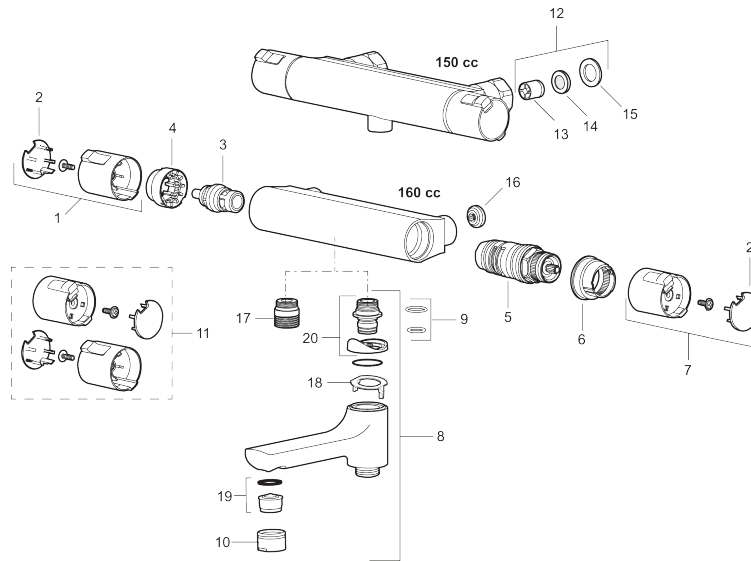

Article number: 241700

Description: Chrome

Consist of:

Mora Cera shower mixer art.no. 241100.DB

- Temperature handle with safety stop at 38°C and 42°C
- With Eco-function
- Approved non-return valves, EN-Standard EN1717
- Extra user-friendly grips, approved by the Rheumatism Association in Sweden

Mora Cera shower S5 art.no. 130316

- Shower hose in metal, PVC- and BPA-free
- With soap dish
- With adjustable wall brackets for usage of existing screw holes
- With Easy-Clean anti-limescale system
- Optional connection with/without air mixture
- Air mixture provides comfort flow at 6 l/min, max flow 10 l/min

Article number: 241700

Sparepartlist

NO.	ART NO.	RSK	DESCRIPTION
1	409653.AA	8345188	On/off handle, complete, chrome, retail packed
2	409658.AA	8345190	End cover, chrome, retail packed
3	S600274	8397028	Ceramic headwork (G15)
4	708079.AE		Eco, Stop ring, on/off
5	708764.AE	8345114	Thermostatic cartridge
6	209556.AE	8345184	Stop ring, temperature
7	409654.AA	8345189	Temperature handle, complete, chrome, retail packed
8	409656	8344876	Swivel spout, for conversion of shower mixer to bath/shower mixer, chrome
9	209519.AE	8938340	O-ring, for swivel spout
10	131415.AE	8281512	Housing M24 utv., 15 mm, chrome
11	409650.AA	8345187	On/off- and temperature handle, complete, chrome, retail packed
12	708338.AE		Non-return valve (2 pcs)
13	139465.AE	8186872	Non-return valve, with lock ring
14	708080.AE		Holder for filter, complete
15	709339.AE	8938274	Gasket 24/15x2, 2 pcs

NO.	ART NO.	RSK	DESCRIPTION
16	129380.AE	8345651	Non-return valve (2 pcs)
17	409659.AE	8187025	Shower connector M18x1xG1/2
18	38521000	8295345	Stop ring
19	139783.AE	8281546	Aerator inlet, 20–24 l/min at 300 kPa
20	209494.AE	8314141	Spout nipple incl cover ring