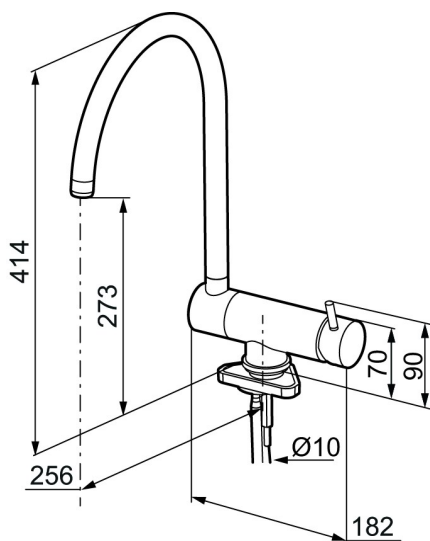

Article number: 703046 Flow 3 bar: 12.1 l/m

Description: Chrome

- ESS (energy saving system)
- With foldable swivel spout 360°
- Hole diameter Ø28-35mm

Unique characteristics

Backflow protection unit type

PRODUCT DESCRIPTION

MORA IZZY turnie kitchen mixer

Mora Izzy Turnie is a flexible kitchen mixer with a fold-down spout for windows that open inwards. It delivers what other mixers can't. With the spout folded down, it's only 9 cm high. What's more, the spout has a 360° swivel range. That's what we call harmonious and functional design.