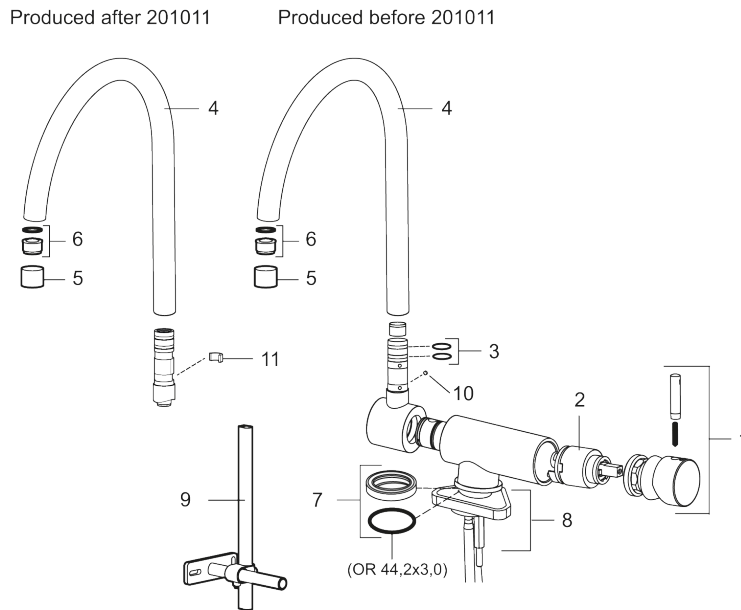

Article number: 703046 Flow 3 bar: 12.1 l/m

Description: Chrome

- ESS (energy saving system)
- With foldable swivel spout 360°
- Hole diameter Ø28-35mm

Unique characteristics

Backflow protection unit type

PRODUCT DESCRIPTION

MORA IZZY turnie kitchen mixer

Mora Izzy Turnie is a flexible kitchen mixer with a fold-down spout for windows that open inwards. It delivers what other mixers can't. With the spout folded down, it's only 9 cm high. What's more, the spout has a 360° swivel range. That's what we call harmonious and functional design.

Article number: 703046

Sparepartlist

NO.	ART NO.	RSK	DESCRIPTION
1	708995.AE		Lever, complete, chrome
2	708498.AE	8345125	Ceramic cartridge
3	708753.AE		Gasket kit, Mora Turnie
4	309498.AE		Swivel spout, complete, Mora Turnie
5	131410.AE	8281509	Housing M22 int.
6	131398.AE	8281493	Aerator insert, 9–11 l/min at 300 kPa
7	708578.AE	8483170	Base, complete, single lever mixer, chrome
8	708779.AE		Fastening details, kitchen
9	409340.AE	8531598	Stabilization kit
10	139672.AE	8295329	Stop screw
11	309519.AE	8295318	Fixed plug, 2 pcs (black/grey)