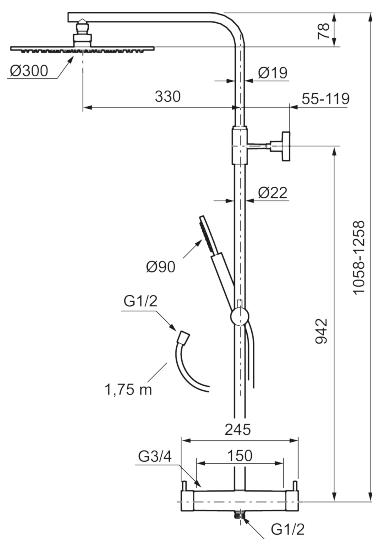

MORA INXX II shower system kit

With its durable, trendy polished brass finish the INXX II combines classic design with high performance, constant temperature, outstanding comfort and effective scald protection. The overhead shower has a large, slim shower head that looks great in bathrooms with a strong character and striking shapes, as well as in classic bathrooms designed for rest and relaxation. The mixer has been tested and approved according to current building regulations and is energy-efficient, which means it reduces water and energy use without compromising on comfort. The INXX II collection offers a world-class water experience.

About the collection

INXX II is an elegant, timeless collection in a palette of carefully selected colours. Offering a combination of high quality, sober design and outstanding comfort, this is the ultimate collection.

Article number: 271900.60 Flow 3 bar: 11.3 l/m

Description: Polished brass PVD, 150 c/c

Consist of:

MORA INXX II thermostatic mixer:

- Pressure balanced thermostatic mixer
- With reversible headwork
- Temperature handle with safety stop at 38°C
- With Eco-function
- Approved non-return valves, EN-Standard EN1717

MORA INXX II Shower System:

- Shower hose in metal, PVC- and BPA-free
- With Easy-Clean anti-limescale system
- Adjustable height
- Hand shower 7,5 l/min, shower head 11 l/min