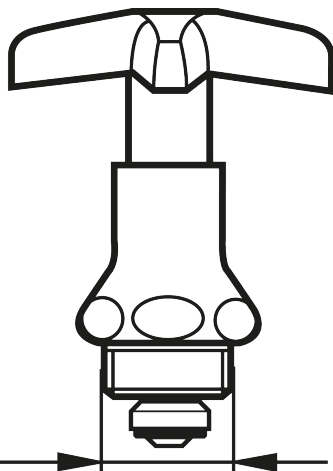

Headwork

Article number: 600060

Description: CW, metal handle M20x1,5

Unique characteristics

M20x1,5