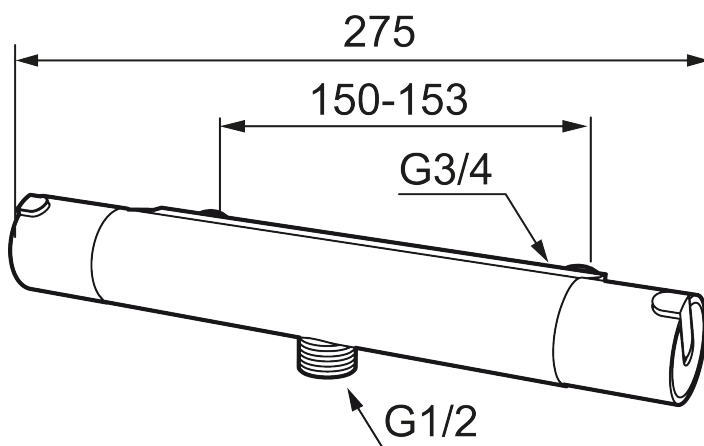

MORA REXX T5 shower mixer

With their simple, minimalist design, Mora REXX mixers are the essence of Scandinavian design and functionality. Their innovation lies in their precision. When tradition and craftsmanship meet state-of-the-art manufacturing methods and inspiring design, the result is Mora REXX. The version shown here is a beautiful bath mixer with world-leading functionality, providing unbeatable safety and comfort.

Article number: 707060

Description: Chrome

Unique characteristics

Backflow protection unit type 

- With shower connection down
- Temperature handle with safety stop at 38°C
- With Eco-function
- Approved non-return valves, EN-Standard EN1717

Article number: 707060

Sparepartlist

NO.	ART NO.	RSK	DESCRIPTION
1	209511.AE	8345176	Temperature handle, chrome
1	209511.0011AE	8345177	Temperature handle, chrome/black
2	209513.AE	8346508	Stop ring, temperature
3	708467.AE	8345124	Headwork
4	209510.AE	8345163	On/off handle, chrome
4	209510.0011AE	8345164	On/off handle, chrome/black
5	209512.AE	8346507	Stop ring, on/off
6	708468.AE	8345130	Thermostatic unit
7	209515	8344849	Swivel spout, for conversion of shower mixer to bath/shower mixer, chrome
7	209515.0011	8344850	Swivel spout, for conversion of shower mixer to bath/shower mixer, chrome/black
8	209516.AE	8242291	Aerator kit, chrome
8	209516.0011AE	8242295	Aerator kit, chrome/Black
9	209519.AE	8938340	O-ring, for swivel spout
10	708338.AE		Non-return valve (2 pcs)
11	709339.AE	8938274	Gasket 24/15x2, 2 pcs
12	708080.AE		Holder for filter, complete
13	139465.AE	8186872	Non-return valve, with lock ring
14	409659.AE	8187025	Shower connector M18x1xG1/2

NO.	ART NO.	RSK	DESCRIPTION
15	38521000	8295345	Stop ring
16	209494.AE	8314141	Spout nipple incl cover ring
17	129380.AE	8345651	Non-return valve (2 pcs)