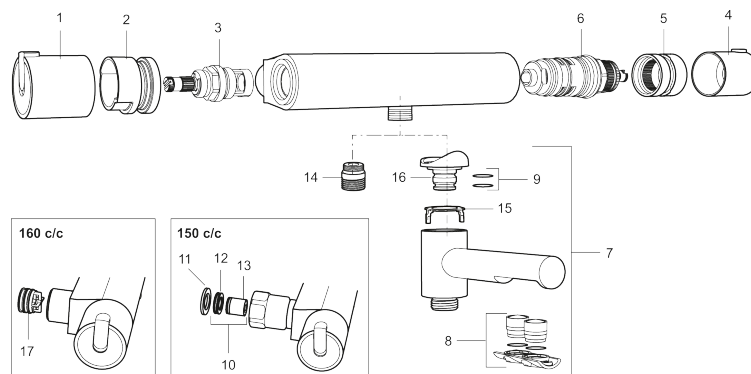

Article number: 707060

Description: Chrome

Unique characteristics

Backflow protection unit type 

- With shower connection down
- Temperature handle with safety stop at 38°C
- With Eco-function
- Approved non-return valves, EN-Standard EN1717

Article number: 707060

Sparepartlist

NO.	ART NO.	RSK	DESCRIPTION
1	209511.AE	8345176	Temperature handle, chrome
1	209511.0011AE	8345177	Temperature handle, chrome/black
2	209513.AE	8346508	Stop ring, temperature
3	708467.AE	8345124	Headwork
4	209510.AE	8345163	On/off handle, chrome
4	209510.0011AE	8345164	On/off handle, chrome/black
5	209512.AE	8346507	Stop ring, on/off
6	708468.AE	8345130	Thermostatic unit
7	209515	8344849	Swivel spout, for conversion of shower mixer to bath/shower mixer, chrome
7	209515.0011	8344850	Swivel spout, for conversion of shower mixer to bath/shower mixer, chrome/black
8	209516.AE	8242291	Aerator kit, chrome
8	209516.0011AE	8242295	Aerator kit, chrome/Black
9	209519.AE	8938340	O-ring, for swivel spout
10	708338.AE		Non-return valve (2 pcs)
11	709339.AE	8938274	Gasket 24/15x2, 2 pcs
12	708080.AE		Holder for filter, complete
13	139465.AE	8186872	Non-return valve, with lock ring
14	409659.AE	8187025	Shower connector M18x1xG1/2

NO.	ART NO.	RSK	DESCRIPTION
15	38521000	8295345	Stop ring
16	209494.AE	8314141	Spout nipple incl cover ring
17	129380.AE	8345651	Non-return valve (2 pcs)