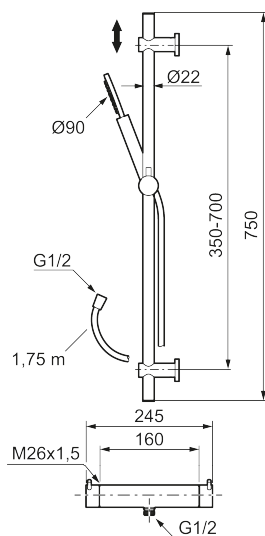

Article number: 271600.62 **Flow 3 bar:** 7.3 l/m

Description: Brushed brass PVD, 160 c/c

Unique characteristics

Consist of:

MORA INXX II shower mixer:

- Pressure balanced thermostatic mixer
- Temperature handle with safety stop at 38°C
- With Eco-function
- Approved non-return valves, EN-Standard EN1717

MORA INXX II shower:

- Shower hose in metal, PVC- and BPA-free
- With adjustable wall brackets for usage of existing screw holes
- With Easy-Clean anti-limescale system
- Constant flow 7,5 l/min at 200–600 kPa

Article number: 271600.62

Sparepartlist

NO.	ART NO.	RSK	DESCRIPTION
1	209575	8275496	Hand shower, chrome
1	209575.12	8275497	Hand shower, matte black
1	209575.22	8275498	Hand shower, matte white
1	209575.44	8275499	Hand shower, matte grey
1	209575.60	8275500	Hand shower, polished brass PVD