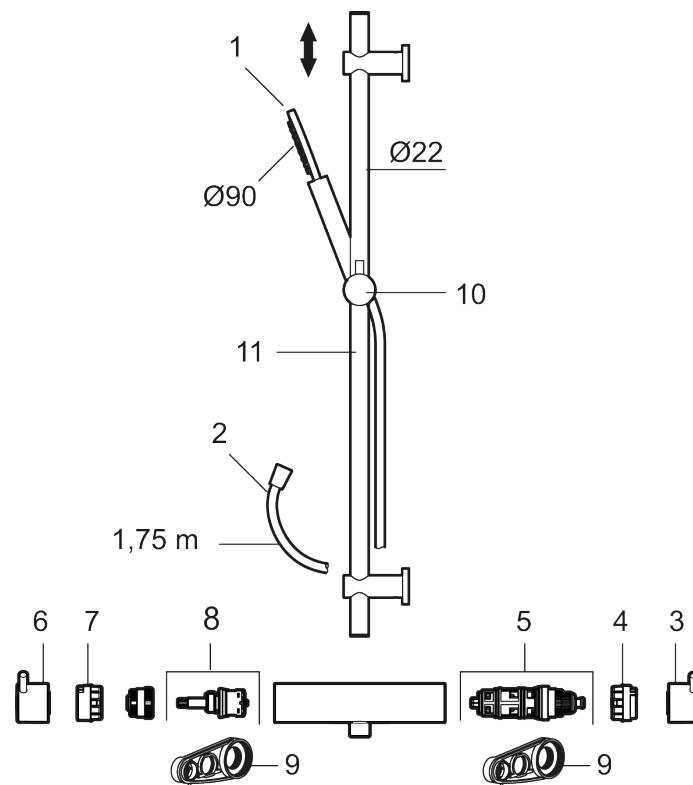

Article number: 271600.62 **Flow 3 bar:** 7.3 l/m

Description: Brushed brass PVD, 160 c/c

Unique characteristics

Consist of:

MORA INXX II shower mixer:

- Pressure balanced thermostatic mixer
- Temperature handle with safety stop at 38°C
- With Eco-function
- Approved non-return valves, EN-Standard EN1717

MORA INXX II shower:

- Shower hose in metal, PVC- and BPA-free
- With adjustable wall brackets for usage of existing screw holes
- With Easy-Clean anti-limescale system
- Constant flow 7,5 l/min at 200–600 kPa

Article number: 271600.62

Sparepartlist

NO.	ART NO.	RSK	DESCRIPTION
1	209575	8275496	Hand shower, chrome
1	209575.12	8275497	Hand shower, matte black
1	209575.22	8275498	Hand shower, matte white
1	209575.44	8275499	Hand shower, matte grey
1	209575.60	8275500	Hand shower, polished brass PVD