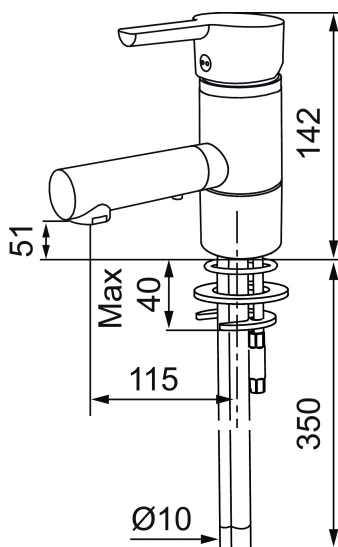

Article number: 733080.TT Flow 3 bar: 7.4 l/m

Description: Chrome, with Turbo-Jet function

### Unique characteristics

Backflow protection unit type

- ESS (energy saving system)
- Ceramic cartridge with soft closing function
- Adjustable flow control and temperature limiter
- Soft PEX® hoses with 3/8" connecting nut (stainless steel braided)
- Swivel spout 110°
- Approved by the Rheumatism Association in Sweden
- Lead Free material
- Hole diameter Ø33,5-37 mm

## Sparepartlist

NO.	ART NO.	RSK	DESCRIPTION
1	409389.AE	8344867	Lever, complete
2	409392.AE	8344866	Colour marking and mounting screw for lever
3	409403.AE	8345132	Ceramic cartridge, incl service tool
3	409405.AE	8345205	Ceramic cartridge, Turbo, incl service tool
4	131415.AE	8281512	Housing M24 utv., 15 mm, chrome
5	409407.AE		Fastening details
6	S600206	8233049	Self-closing hand shower, chrome
7	130732.AE	8184186	Wall bracket
8	S600207	8236647	Shower hose, L=1,5 m, chrome
9	409390.AE	8344874	Care lever, complete, chrome