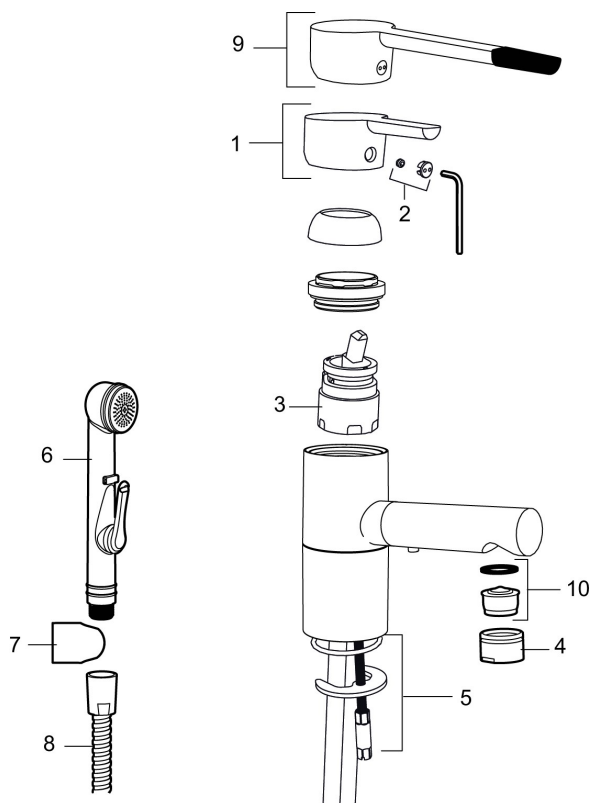

Article number: 733080.TT Flow 3 bar: 7.4 l/m

Description: Chrome, with Turbo-Jet function

### Unique characteristics

Backflow protection unit type

- ESS (energy saving system)
- Ceramic cartridge with soft closing function
- Adjustable flow control and temperature limiter
- Soft PEX® hoses with 3/8" connecting nut (stainless steel braided)
- Swivel spout 110°
- Approved by the Rheumatism Association in Sweden
- Lead Free material
- Hole diameter Ø33,5-37 mm

## Sparepartlist

NO.	ART NO.	RSK	DESCRIPTION
1	409389.AE	8344867	Lever, complete
2	409392.AE	8344866	Colour marking and mounting screw for lever
3	409403.AE	8345132	Ceramic cartridge, incl service tool
3	409405.AE	8345205	Ceramic cartridge, Turbo, incl service tool
4	131415.AE	8281512	Housing M24 utv., 15 mm, chrome
5	409407.AE		Fastening details
6	S600206	8233049	Self-closing hand shower, chrome
7	130732.AE	8184186	Wall bracket
8	S600207	8236647	Shower hose, L=1,5 m, chrome
9	409390.AE	8344874	Care lever, complete, chrome