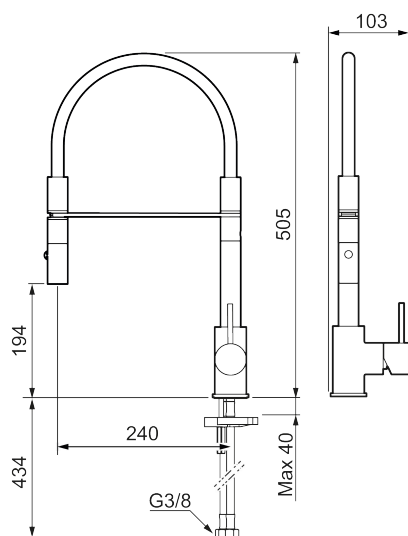

Unique characteristics

Backflow protection unit type 

MORA INXX II miniprofi kitchen mixer

With its durable matt grey finish and contemporary look, the INXX II miniprofi is a strikingly tall mixer perfect for open-plan kitchens. The mixer has been tested and approved according to current building regulations and is energy-efficient, which means it reduces water and energy use without compromising on comfort.

Article number: 272081.44CA Flow 3 bar: 6.0 l/m

Description: Matte grey

- Nozzle with two spray patterns (normal and rinse)
- Ceramic cartridge
- Adjustable flow control and temperature limiter
- Swivel spout, limitation part for 60°, 85°, 110° or 360° included
- Soft PEX® hoses with 3/8" connecting nut (stainless steel braided)
- Approved non-return valves, EN-Standard EN1717
- Hole diameter Ø34-37 mm