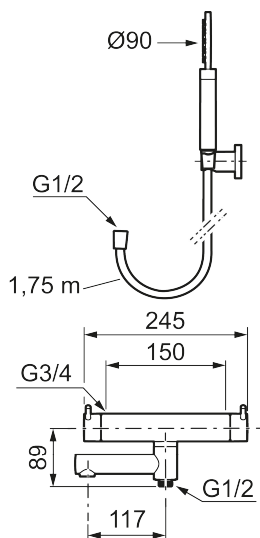

Article number: 270100 **Flow 3 bar:** 20.0 l/m

Description: Chrome, 150 c/c

Unique characteristics

Backflow protection unit type **EB**

- With hand shower, holder and hose in metal, PVC- and BPA-free
- Swivel spout with built-in diverter
- Pressure balanced thermostatic mixer
- Temperature handle with safety stop at 38°C
- With Eco-function
- Approved non-return valves, EN-Standard EN1717

Article number: 270100

Sparepartlist

NO.	ART NO.	RSK	DESCRIPTION
1	209575	8275496	Hand shower, chrome
1	209575.12	8275497	Hand shower, matte black
1	209575.22	8275498	Hand shower, matte white
1	209575.44	8275499	Hand shower, matte grey
1	209575.60	8275500	Hand shower, polished brass PVD
1	209575.62	8275501	Hand shower, brused brass PVD
2	131170.AE	8251927	Shower hose in metal, 1750 mm, chrome