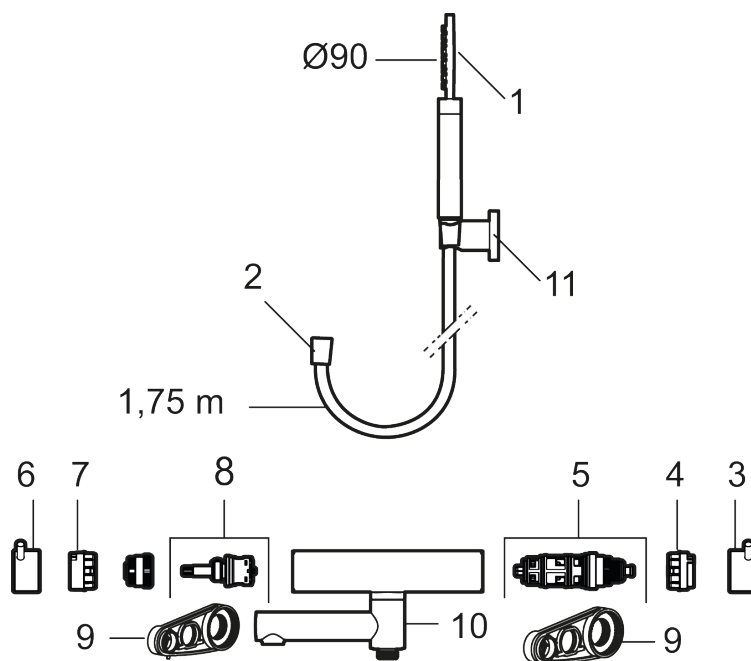

Article number: 270100 **Flow 3 bar:** 20.0 l/m

Description: Chrome, 150 c/c

Unique characteristics

Backflow protection unit type **EB**

- With hand shower, holder and hose in metal, PVC- and BPA-free
- Swivel spout with built-in diverter
- Pressure balanced thermostatic mixer
- Temperature handle with safety stop at 38°C
- With Eco-function
- Approved non-return valves, EN-Standard EN1717

PRODUCT DESCRIPTION

MORA INXX II bath mixer

With its durable chrome finish and hand shower with a large, round nozzle, makes this mixer looks great and gives a truly relaxing baths. The INXX II collection offers a world-class water experience with constant temperature, high comfort and effective scald protection. The mixer has been tested and approved according to current building regulations and is energy-efficient, which means it reduces water and energy use without compromising on comfort.

Article number: 270100

Sparepartlist

NO.	ART NO.	RSK	DESCRIPTION
1	209575	8275496	Hand shower, chrome
1	209575.12	8275497	Hand shower, matte black
1	209575.22	8275498	Hand shower, matte white
1	209575.44	8275499	Hand shower, matte grey
1	209575.60	8275500	Hand shower, polished brass PVD
1	209575.62	8275501	Hand shower, brused brass PVD
2	131170.AE	8251927	Shower hose in metal, 1750 mm, chrome