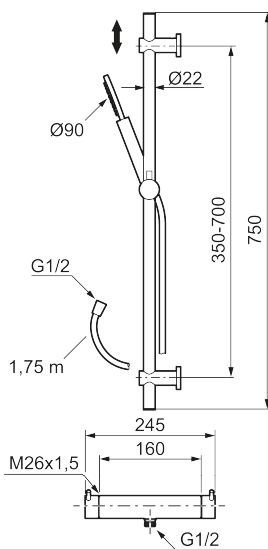

Article number: 271600.60

Description: Polished brass PVD, 160 c/c

Unique characteristics

Consist of:

MORA INXX II shower mixer:

- Pressure balanced thermostatic mixer
- Temperature handle with safety stop at 38°C
- With Eco-function
- Approved non-return valves, EN-Standard EN1717

MORA INXX II shower:

- Shower hose in metal, PVC- and BPA-free
- With adjustable wall brackets for usage of existing screw holes
- With Easy-Clean anti-limescale system
- Constant flow 7,5 l/min at 200–600 kPa

Article number: 271600.60

Sparepartlist

NO.	ART NO.	RSK	DESCRIPTION
1	209575	8275496	Hand shower, chrome
1	209575.12	8275497	Hand shower, matte black
1	209575.22	8275498	Hand shower, matte white
1	209575.44	8275499	Hand shower, matte grey