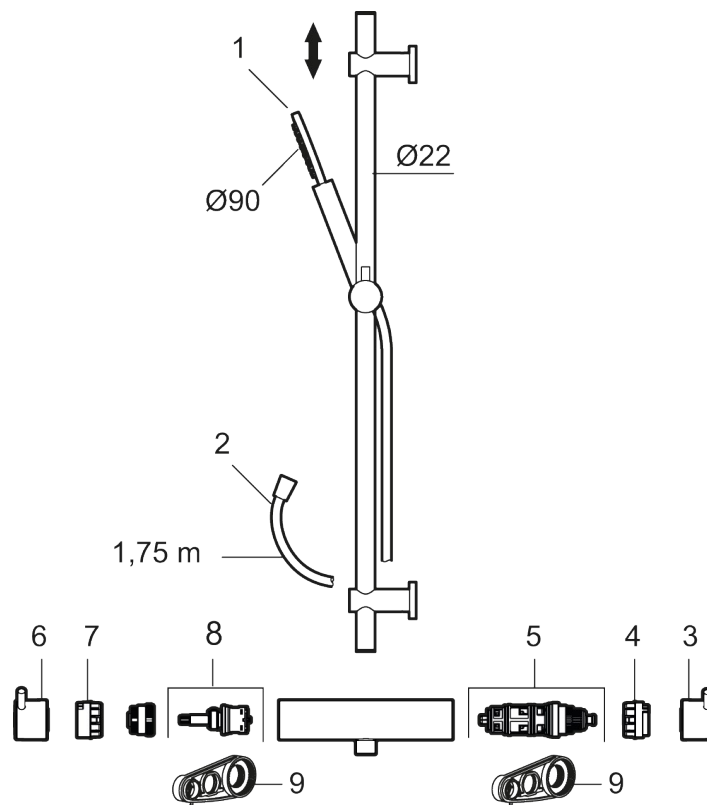

MORA INXX II shower:

- Shower hose in metal, PVC- and BPA-free
- With adjustable wall brackets for usage of existing screw holes
- With Easy-Clean anti-limescale system
- Constant flow 7,5 l/min at 200–600 kPa

Article number: 271600.60

Sparepartlist

NO.	ART NO.	RSK	DESCRIPTION
1	209575	8275496	Hand shower, chrome
1	209575.12	8275497	Hand shower, matte black
1	209575.22	8275498	Hand shower, matte white
1	209575.44	8275499	Hand shower, matte grey

NO.	ART NO.	RSK	DESCRIPTION
1	209575.60	8275500	Hand shower, polished brass PVD
1	209575.62	8275501	Hand shower, brused brass PVD
2	131170.AE	8251927	Shower hose in metal, 1750 mm, chrome
2	131170.12AE	8251999	Shower hose in metal, 1750 mm, matte black
2	131170.22AE	8252000	Shower hose in metal, 1750 mm, matte white
2	131170.44AE	8252001	Shower hose in metal, 1750 mm, matte grey
2	131170.60AE	8252002	Shower hose in metal, 1750 mm, polished brass PVD
2	131170.62AE	8252003	Shower hose in metal, 1750 mm, brused brass PVD
3	409710.AE	8218902	Temperature handle, chrome
3	409710.12AE	8218903	Temperature handle, matte black
3	409710.22AE	8218904	Temperature handle, matte white
3	409710.44AE	8218905	Temperature handle, matte grey
3	409710.60AE	8218906	Temperature handle, polished brass PVD
3	409710.62AE	8218907	Temperature handle, brused brass PVD
4	S600023	8439703	Stop ring
5	S600019	8439702	Thermostatic cartridge, complete, with service tool
6	409711.AE	8218901	Temperature handle, chrome
6	409711.12AE	8218908	Temperature handle, matte black
6	409711.22AE	8218909	Temperature handle, matte white
6	409711.44AE	8218910	Temperature handle, matte grey
6	409711.60AE	8218911	Temperature handle, polished brass PVD
6	409711.62AE	8218912	Temperature handle, brused brass PVD
7	S600024	8439705	Stop ring, reversible
8	S600020	8441462	Ceramic headwork, with service tool (shower mixer)
9	891096.AE	8345921	Service tool