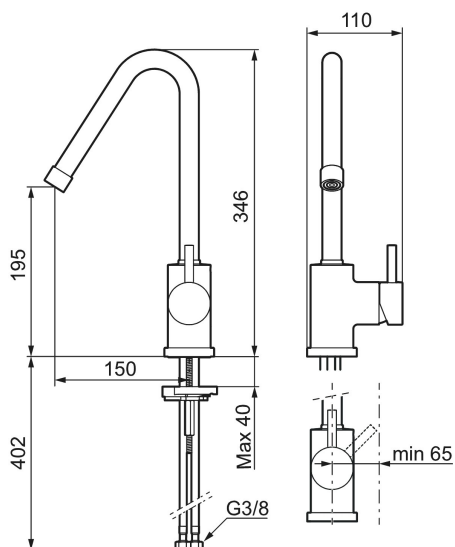

Unique characteristics

Backflow protection unit type