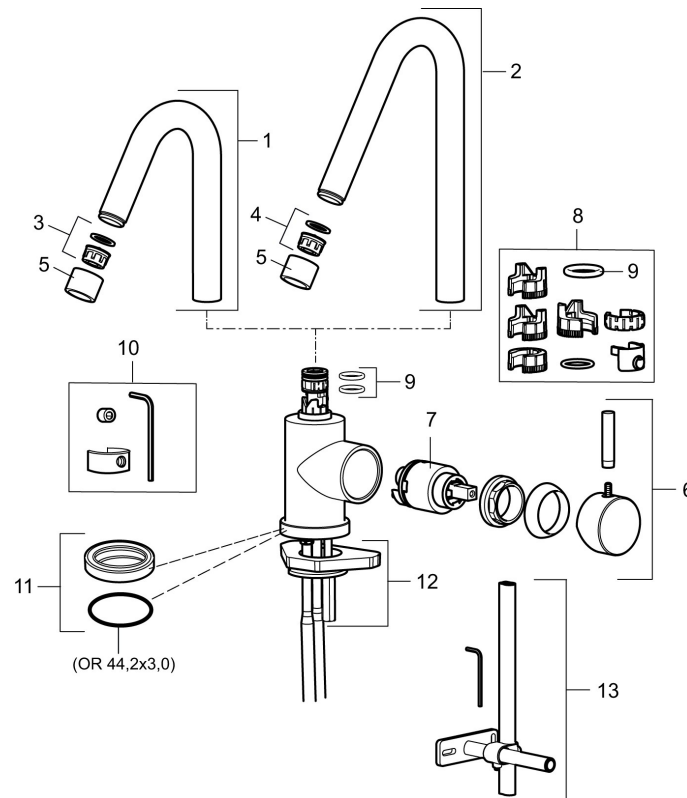

- ESS (energy saving system)
- Adjustable flow control and temperature limiter
- Soft PEX[®] hoses with 3/8" connecting nut (stainless steel braided)
- Swivel spout, limitation part for 60°, 85°, 110° or 360° included
- Hole diameter Ø29-37 mm

Article number: 702800.25

Sparepartlist

NO.	ART NO.	RSK	DESCRIPTION
1	409616.AE	8440596	Spout, complete, basin, chrome
1	409616.25AE	8440602	Spout, complete, basin, rustic brass
1	409616.66AE	8440603	Spout, complete, basin, raw brass
1	409616.80AE	8440604	Spout, complete, basin, chrome/grooved
2	409615.AE	8440595	Spout, complete, kitchen, chrome
2	409615.25AE	8440599	Spout, complete, kitchen, rustic brass
2	409615.66AE	8440600	Spout, complete, kitchen, raw brass
2	409615.80AE	8440601	Spout, complete, kitchen, chrome/grooved
3	131419.AE	8281517	Aerator insert, 5,5–6,5 l/min at 300 kPa
4	131398.AE	8281493	Aerator insert, 9–11 l/min at 300 kPa
5	409618.AE	8281549	Housing M22 int., chrome
5	409618.25AE	8281551	Housing M22 int., rustic brass

NO.	ART NO.	RSK	DESCRIPTION
5	409618.66AE	8281552	Housing M22 int., raw brass
5	409618.80AE	8281553	Housing M22 int., chrome/grooved
6	708995.AE		Lever, complete, chrome
6	708995.25AE		Lever, complete, rustic brass
6	708995.66AE		Lever, complete, raw brass
6	708995.80AE		Lever, complete, chrome/grooved
7	708498.AE	8345125	Ceramic cartridge
8	209565.AE		Limitation segment
9	708843.AE	8295357	O-ring (15,54 x 2,62), 2 pcs
10	409621.AE	8295449	Limitation segment, basin, for fixed spout
11	708578.AE	8483170	Base, complete, single lever mixer, chrome
11	708578.25AE		Base, complete, single lever mixer, rustic brass
11	708578.66AE		Base, complete, single lever mixer, raw brass
11	708578.80AE		Base, complete, single lever mixer, chrome/grooved
12	708779.AE		Fastening details, kitchen
13	409340.AE	8531598	Stabilization kit