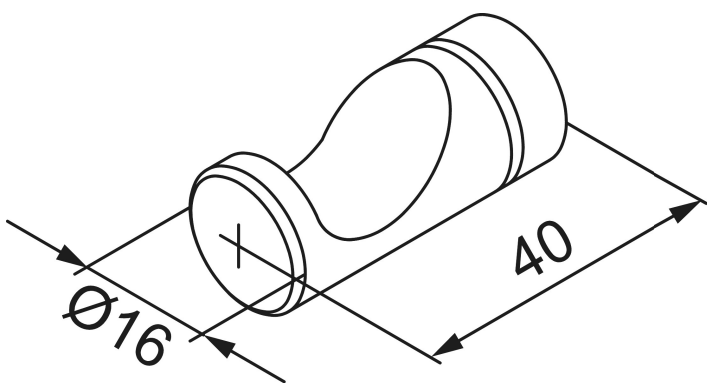

MORA INXX II towel hooks

Discreet in size but with a powerful presence, bring your bathroom up a notch with our towel hooks.

Compact and robust towel hooks, with a range of finish to bring a sculptural elegance to your bathroom. Mora Armatur's bathroom accessories are designed to bring a level of polish and modernity to your interior. Each has an eye-pleasing, slightly over-sized scooped hook and a decorative scored midsection. Available in sharp, clean chrome, polished or brushed brass and a tactile matte black or white.

Article number: 521050

Description: Chrome, 2 pcs

Unique characteristics

- With screw and plug