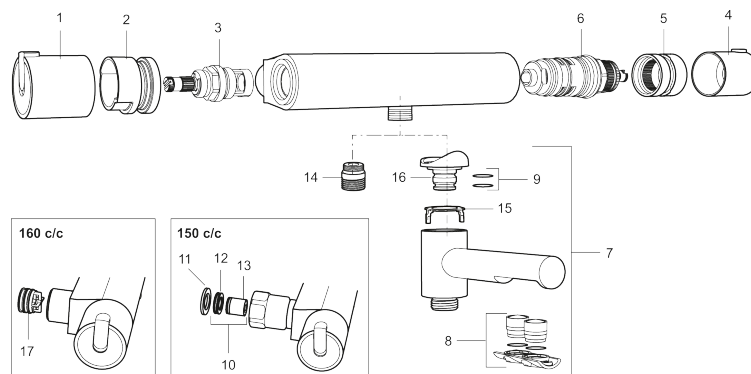

Article number: 707065

Description: Chrome

Unique characteristics

- With connection up for Shower Systems
- Temperature handle with safety stop at 38°C
- With Eco-function
- Approved non-return valves, EN-Standard EN1717

Backflow protection unit type 

PRODUCT DESCRIPTION

MORA REXX T5 shower mixer

With their simple, minimalist design, Mora REXX mixers are the essence of Scandinavian design and functionality. Their innovation lies in their precision. When tradition and craftsmanship meet state-of-the-art manufacturing methods and inspiring design, the result is Mora REXX. The version shown here is a beautiful bath mixer with world-leading functionality, providing unbeatable safety and comfort.

Article number: 707065

Sparepartlist

NO.	ART NO.	RSK	DESCRIPTION
1	209511.AE	8345176	Temperature handle, chrome
1	209511.0011AE	8345177	Temperature handle, chrome/black
2	209513.AE	8346508	Stop ring, temperature
3	708467.AE	8345124	Headwork
4	209510.AE	8345163	On/off handle, chrome
4	209510.0011AE	8345164	On/off handle, chrome/black
5	209512.AE	8346507	Stop ring, on/off
6	708468.AE	8345130	Thermostatic unit
7	209515	8344849	Swivel spout, for coversion of shower mixer to bath/shower mixer, chrome
7	209515.0011	8344850	Swivel spout, for coversion of shower mixer to bath/shower mixer, chrome/black
8	209516.AE	8242291	Aerator kit, chrome
8	209516.0011AE	8242295	Aerator kit, chrome/Black
9	209519.AE	8938340	O-ring, for swivel spout
10	708338.AE		Non-return valve (2 pcs)
11	709339.AE	8938274	Gasket 24/15x2, 2 pcs
12	708080.AE		Holder for filter, complete
13	139465.AE	8186872	Non-return valve, with lock ring
14	409659.AE	8187025	Shower connector M18x1xG1/2

NO.	ART NO.	RSK	DESCRIPTION
15	38521000	8295345	Stop ring
16	209494.AE	8314141	Spout nipple incl cover ring
17	129380.AE	8345651	Non-return valve (2 pcs)