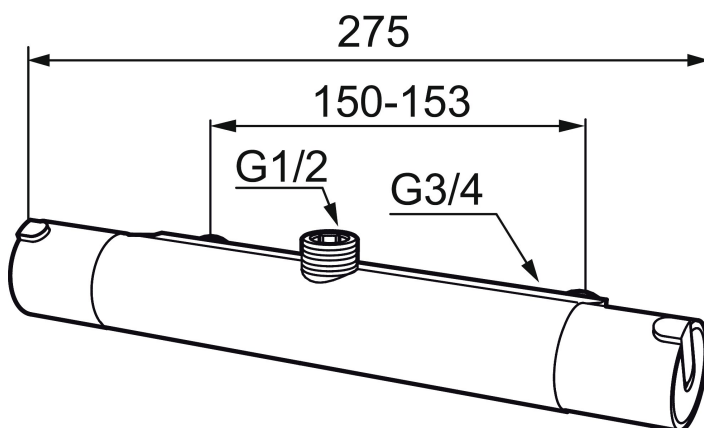

Article number: 707065

Description: Chrome

Unique characteristics

- With connection up for Shower Systems
- Temperature handle with safety stop at 38°C
- With Eco-function
- Approved non-return valves, EN-Standard EN1717

Backflow protection unit type 

PRODUCT DESCRIPTION

MORA REXX T5 shower mixer

With their simple, minimalist design, Mora REXX mixers are the essence of Scandinavian design and functionality. Their innovation lies in their precision. When tradition and craftsmanship meet state-of-the-art manufacturing methods and inspiring design, the result is Mora REXX. The version shown here is a beautiful bath mixer with world-leading functionality, providing unbeatable safety and comfort.

Article number: 707065

Sparepartlist

NO.	ART NO.	RSK	DESCRIPTION
1	209511.AE	8345176	Temperature handle, chrome
1	209511.0011AE	8345177	Temperature handle, chrome/black
2	209513.AE	8346508	Stop ring, temperature
3	708467.AE	8345124	Headwork
4	209510.AE	8345163	On/off handle, chrome
4	209510.0011AE	8345164	On/off handle, chrome/black
5	209512.AE	8346507	Stop ring, on/off
6	708468.AE	8345130	Thermostatic unit
7	209515	8344849	Swivel spout, for coversion of shower mixer to bath/shower mixer, chrome
7	209515.0011	8344850	Swivel spout, for coversion of shower mixer to bath/shower mixer, chrome/black
8	209516.AE	8242291	Aerator kit, chrome
8	209516.0011AE	8242295	Aerator kit, chrome/Black
9	209519.AE	8938340	O-ring, for swivel spout
10	708338.AE		Non-return valve (2 pcs)
11	709339.AE	8938274	Gasket 24/15x2, 2 pcs
12	708080.AE		Holder for filter, complete
13	139465.AE	8186872	Non-return valve, with lock ring
14	409659.AE	8187025	Shower connector M18x1xG1/2

NO.	ART NO.	RSK	DESCRIPTION
15	38521000	8295345	Stop ring
16	209494.AE	8314141	Spout nipple incl cover ring
17	129380.AE	8345651	Non-return valve (2 pcs)