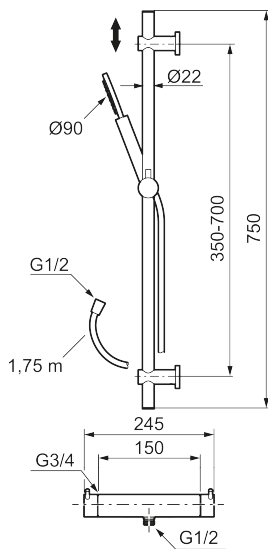

MORA INXX II shower kit

With its durable, elegant brushed brass finish the INXX II combines classic design with high performance, constant temperature, outstanding comfort and effective scald protection. The mixer has been tested and approved according to current building regulations and is energy-efficient, which means it reduces water and energy use without compromising on comfort. The INXX II collection offers a world-class water experience.

About the collection

INXX II is an elegant, timeless collection in a palette of carefully selected colours. Offering a combination of high quality, sober design and outstanding comfort, this is the ultimate collection.

Article number: 271500.62 Flow 3 bar: 7.3 l/m

Description: Brushed brass PVD, 150 c/c

MORA INXX II shower mixer:

- Pressure balanced thermostatic mixer
- Temperature handle with safety stop at 38°C
- With Eco-function
- Approved non-return valves, EN-Standard EN1717

MORA INXX II shower:

- Shower hose in metal, PVC- and BPA-free
- With adjustable wall brackets for usage of existing screw holes
- With Easy-Clean anti-limescale system
- Eco (energy and water saving hand shower 8 l/min)