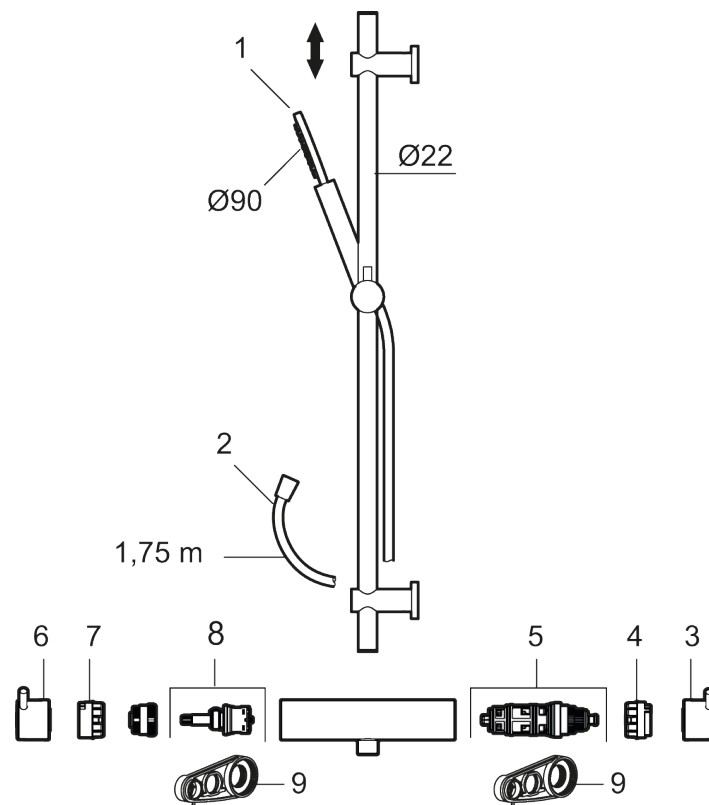

PRODUCT DESCRIPTION

MORA INXX II shower kit

With its durable, elegant brushed brass finish the INXX II combines classic design with high performance, constant temperature, outstanding comfort and effective scald protection. The mixer has been tested and approved according to current building regulations and is energy-efficient, which means it reduces water and energy use without compromising on comfort. The INXX II collection offers a world-class water experience.

About the collection

INXX II is an elegant, timeless collection in a palette of carefully selected colours. Offering a combination of high quality, sober design and outstanding comfort, this is the ultimate collection.

Article number: 271500.62

Sparepartlist

NO.	ART NO.	RSK	DESCRIPTION
1	209575	8275496	Hand shower, chrome
1	209575.12	8275497	Hand shower, matte black
1	209575.22	8275498	Hand shower, matte white
1	209575.44	8275499	Hand shower, matte grey