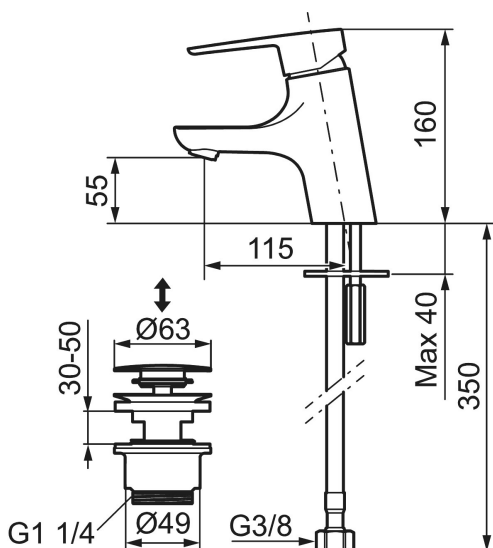

Uniqe characteristics

Backflow protection unit type

MORA CERA B5 basin mixer

A bathroom is a place for relaxation, pleasure and recharging your batteries. So fill it with enjoyment. Save energy effortlessly, protect against fluctuations in water temperature, take an extra long shower with a clear conscience. Mora Cera puts quality time in your bathroom in countless ways.

Article number: 243071.CA Flow 3 bar: 4.8 l/m

Description: Chrome

- With push-down waste
- ESS (energy saving system)
- Ceramic cartridge with soft closing function
- Adjustable flow control and temperature limiter
- Eco (energy and water saving constant flow aerator, 5 l/min at 200–600 kPa)
- Soft PEX[®] hoses with 3/8" connecting nut (stainless steel braided)
- Approved by the Rheumatism Association in Sweden
- Hole diameter Ø33,5-37 mm