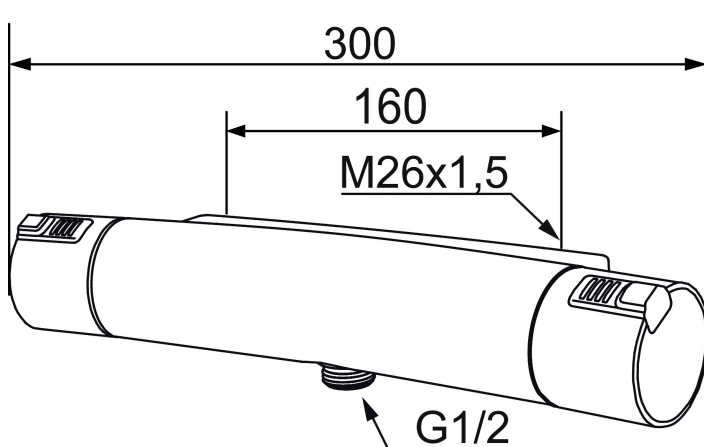

MORA MMIX T5 shower mixer

Mora MMIX combines elegance and ergonomic design with energy-efficiency. Soft geometric curves and a timeless style characterise the entire Mora MMIX range. The mixers were developed according to our unique EcoSafe™ concept focusing on low energy consumption and long-term environmental care.

Article number: 731000.0011

Description: Chrome/black, 160 c/c

Unique characteristics

Backflow protection unit type 

- With shower connection down
- Pressure balanced thermostatic mixer
- Temperature handle with safety stop at 38°C
- With Eco-function
- Lead Free material
- Approved non-return valves, EN-Standard EN1717