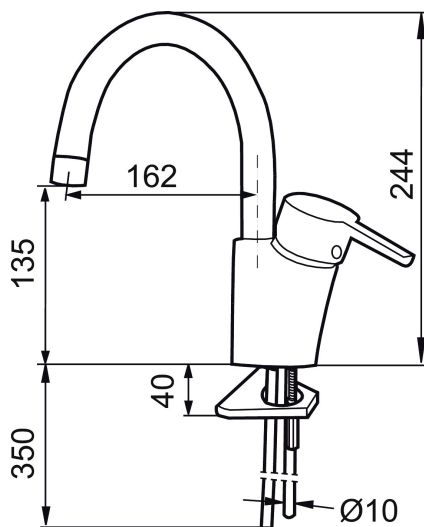

## MORA MMIX wash trough mixer

Mora MMIX combines elegance and ergonomic design with energy-efficiency. Soft geometric curves and a timeless style characterise the entire Mora MMIX range. The mixers were developed according to our unique EcoSafe™ concept focusing on low energy consumption and long-term environmental care.

Article number: 733092 Flow 3 bar: 7.5 l/m

Description: Chrome

### Unique characteristics

Backflow protection unit type **AA**

- ESS (energy saving system)
- Soft closing with ceramic cartridge
- Fixed spout
- Soft PEX® hoses with 3/8" connecting nut (stainless steel braided)
- Lead Free
- Hole diameter Ø28-37 mm