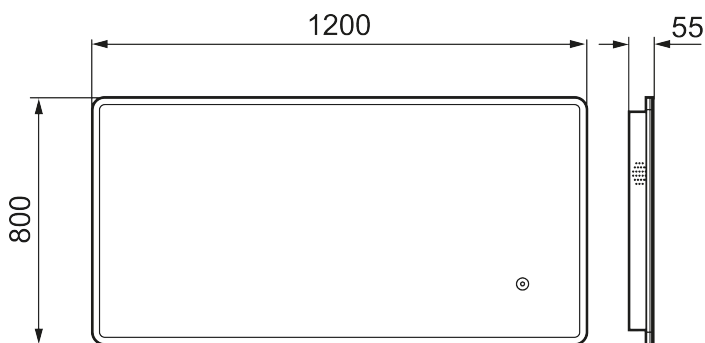

Bluetooth

MORA CARA II

Cara shares a similar design to our Solo I, with a touch-controlled LED frame behind white acrylic which surrounds the mirror. Cara's lighting can be adjusted in brightness and tone to enhance the atmosphere of your space. Its function can be further enhanced with the addition of built-in Bluetooth speakers for the ultimate in mood spaces.

About the collection

Minimal design, with concealed LED framing and optional Bluetooth speaker system in a package that gives atmospheric a new meaning.

Article number: 953134

Description: 1200 x 800 mm

Unique characteristics

- Frame with integrated lighting
- Energy efficient LED lighting
- Copper-free glass with safety film
- Steam free with heated demister pad
- Touch operated on/off
- Adjustable light temperature: 2 700–6 400 K
- IP 44 certified, third party CE certified
- Bluetooth connected speakers
- Mounting distance from wall: 55 mm