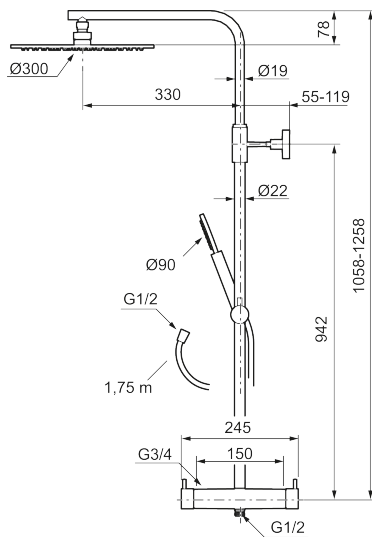

MORA INXX II shower system kit

With its durable, elegant brushed brass finish the INXX II combines classic design with high performance, constant temperature, outstanding comfort and effective scald protection. The overhead shower has a large, slim shower head that looks great in bathrooms with a strong character and striking shapes, as well as in classic bathrooms designed for rest and relaxation. The mixer has been tested and approved according to current building regulations and is energy-efficient, which means it reduces water and energy use without compromising on comfort. The INXX II collection offers a world-class water experience.

About the collection

INXX II is an elegant, timeless collection in a palette of carefully selected colours. Offering a combination of high quality, sober design and outstanding comfort, this is the ultimate collection.

Article number: 271900.62 Flow 3 bar: 11.3 l/m

Description: Brushed brass PVD, 150 c/c

Consist of:

MORA INXX II thermostatic mixer:

- Pressure balanced thermostatic mixer
- With reversible headwork
- Temperature handle with safety stop at 38°C
- With Eco-function
- Approved non-return valves, EN-Standard EN1717

MORA INXX II Shower System:

- Shower hose in metal, PVC- and BPA-free
- With Easy-Clean anti-limescale system
- Adjustable height
- Hand shower 7,5 l/min, shower head 11 l/min