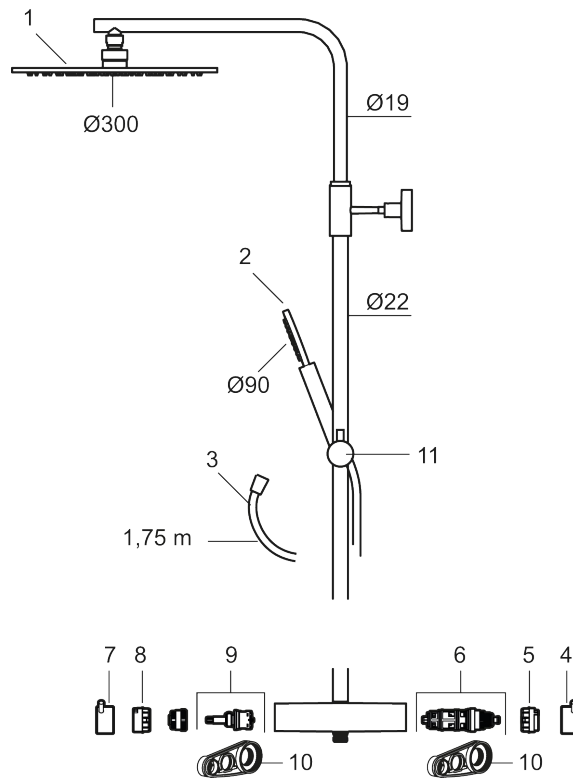

MORA INXX II Shower System:

- Shower hose in metal, PVC- and BPA-free
- With Easy-Clean anti-limescale system
- Adjustable height
- Hand shower 7,5 l/min, shower head 11 l/min

PRODUCT DESCRIPTION

MORA INXX II shower system kit

Article number: 271900.62

Sparepartlist

NO.	ART NO.	RSK	DESCRIPTION
1	130348	8237489	Shower head 300 mm, chrome
1	130348.12	8237490	Shower head 300 mm, matte black
1	130348.22	8237491	Shower head 300 mm, matte white