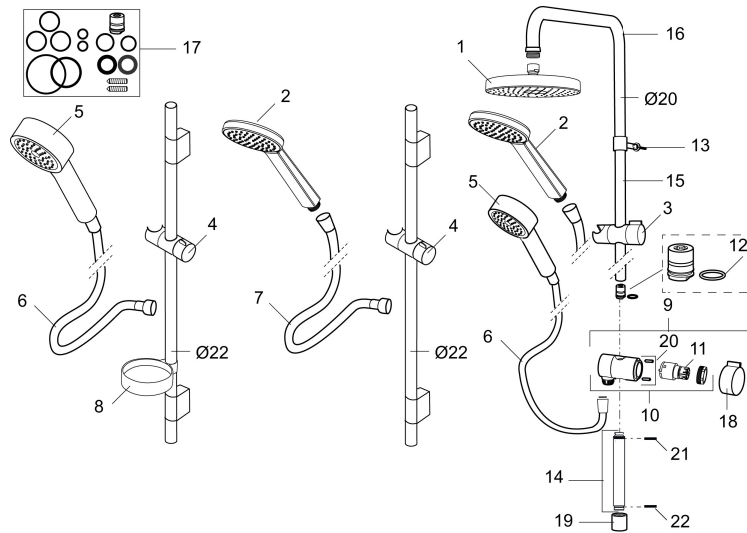

Unique characteristics

MORA MMIX S5 shower set vaska

Shower bar with clamp for mounting on pipe 40 c / c. With soap shelf and hand shower. An easy way to install a shower set on existing pipes, without having to make new holes in the wall.

Article number: 130322 **Flow 3 bar:** 9.0 l/m

Description: Chrom

- For mounting on 40 c/c pipes
- Incl. 2 clips for 12-15 mm pipe and angle brackets
- Shower hose in metal, PVC- and BPA-free
- With soapdish
- Mora MMIX hand shower with Easy-Clean anti-limescale system
- Eco (energy and water saving hand shower 9 l/min)

PRODUCT DESCRIPTION

MORA MMIX S5 shower set vaska

Shower bar with clamp for mounting on pipe 40 c / c. With soap shelf and hand shower. An easy way to install a shower set on existing pipes, without having to make new holes in the wall.

Article number: 130322

Sparepartlist

NO.	ART NO.	RSK	DESCRIPTION
	139912.AE	8221715	Distance ring Ø18, Ø20 and Ø22 mm, for soap dish 409416
1	209544	8180716	Shower head for S5, 180 mm
1	209545	8180717	Shower head for S6, 180 mm
2	130374	8275308	Hand shower for S6
3	409418.AE	8284740	Slider
4	130363.AE	8762730	Slider
5	130361	8199196	Hand shower
6	139835.AE	8199159	Shower hose in metal, 1750 mm
7	130365.AE	8251937	Shower hose (silver) 1750 mm
8	409416	8185645	Soap dish
9	409422	8541659	Diverter, complete
10	409430.AE	8541683	Diverter
11	409417.AA	8541628	Cartridge for diverter
12	639173.AE	8295314	Gasket (2 pcs)
13	139906.AE	8180378	Clip for shower bar 20 mm
14	209549.AE	8180946	Connecting pipe
15	209548.AE	8180944	Lower bar