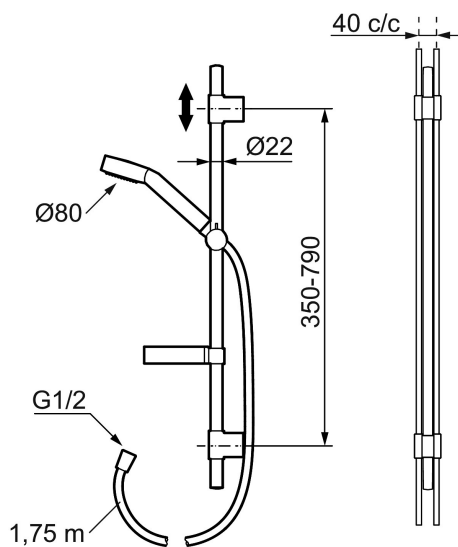

Unique characteristics

MORA MMIX S5 shower set vaska

Shower bar with clamp for mounting on pipe 40 c / c. With soap shelf and hand shower. An easy way to install a shower set on existing pipes, without having to make new holes in the wall.

Article number: 130322 **Flow 3 bar:** 9.0 l/m

Description: Chrom

- For mounting on 40 c/c pipes
- Incl. 2 clips for 12-15 mm pipe and angle brackets
- Shower hose in metal, PVC- and BPA-free
- With soapdish
- Mora MMIX hand shower with Easy-Clean anti-limescale system
- Eco (energy and water saving hand shower 9 l/min)

PRODUCT DESCRIPTION

MORA MMIX S5 shower set vaska

Shower bar with clamp for mounting on pipe 40 c / c. With soap shelf and hand shower. An easy way to install a shower set on existing pipes, without having to make new holes in the wall.

Article number: 130322

Sparepartlist

NO.	ART NO.	RSK	DESCRIPTION
	139912.AE	8221715	Distance ring Ø18, Ø20 and Ø22 mm, for soap dish 409416
1	209544	8180716	Shower head for S5, 180 mm
1	209545	8180717	Shower head for S6, 180 mm
2	130374	8275308	Hand shower for S6
3	409418.AE	8284740	Slider
4	130363.AE	8762730	Slider
5	130361	8199196	Hand shower
6	139835.AE	8199159	Shower hose in metal, 1750 mm
7	130365.AE	8251937	Shower hose (silver) 1750 mm
8	409416	8185645	Soap dish
9	409422	8541659	Diverter, complete
10	409430.AE	8541683	Diverter
11	409417.AA	8541628	Cartridge for diverter
12	639173.AE	8295314	Gasket (2 pcs)
13	139906.AE	8180378	Clip for shower bar 20 mm
14	209549.AE	8180946	Connecting pipe
15	209548.AE	8180944	Lower bar