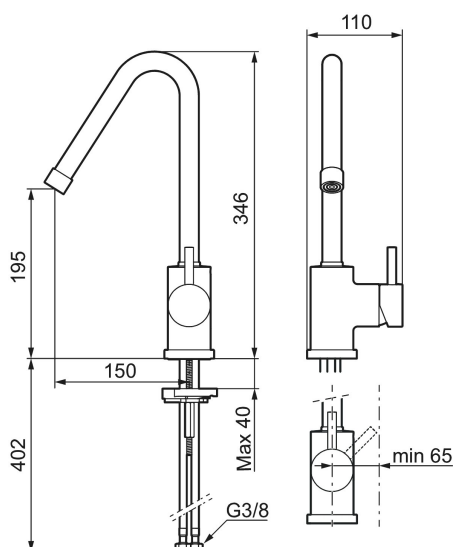

Unique characteristics

Backflow protection unit type