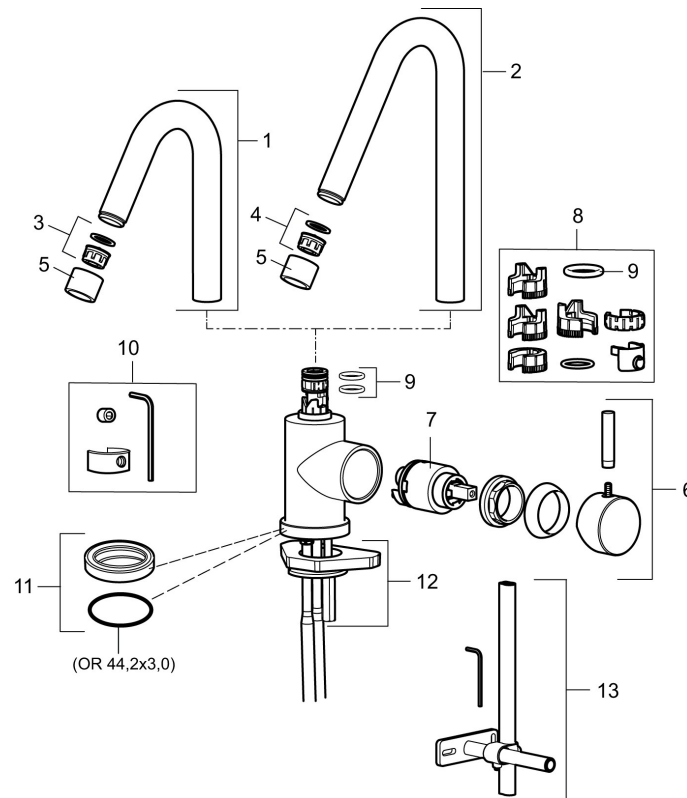

- ESS (energy saving system)
- Adjustable flow control and temperature limiter
- Soft PEX[®] hoses with 3/8" connecting nut (stainless steel braided)
- Swivel spout, limitation part for 60°, 85°, 110° or 360° included
- Hole diameter Ø29-37 mm

Article number: 702800.66

Sparepartlist

NO.	ART NO.	RSK	DESCRIPTION
1	409616.AE	8440596	Spout, complete, basin, chrome
1	409616.25AE	8440602	Spout, complete, basin, rustic brass
1	409616.66AE	8440603	Spout, complete, basin, raw brass
1	409616.80AE	8440604	Spout, complete, basin, chrome/grooved
2	409615.AE	8440595	Spout, complete, kitchen, chrome
2	409615.25AE	8440599	Spout, complete, kitchen, rustic brass
2	409615.66AE	8440600	Spout, complete, kitchen, raw brass
2	409615.80AE	8440601	Spout, complete, kitchen, chrome/grooved
3	131419.AE	8281517	Aerator insert, 5,5–6,5 l/min at 300 kPa
4	131398.AE	8281493	Aerator insert, 9–11 l/min at 300 kPa
5	409618.AE	8281549	Housing M22 int., chrome
5	409618.25AE	8281551	Housing M22 int., rustic brass

NO.	ART NO.	RSK	DESCRIPTION
5	409618.66AE	8281552	Housing M22 int., raw brass
5	409618.80AE	8281553	Housing M22 int., chrome/grooved
6	708995.AE		Lever, complete, chrome
6	708995.25AE		Lever, complete, rustic brass
6	708995.66AE		Lever, complete, raw brass
6	708995.80AE		Lever, complete, chrome/grooved
7	708498.AE	8345125	Ceramic cartridge
8	209565.AE		Limitation segment
9	708843.AE	8295357	O-ring (15,54 x 2,62), 2 pcs
10	409621.AE	8295449	Limitation segment, basin, for fixed spout
11	708578.AE	8483170	Base, complete, single lever mixer, chrome
11	708578.25AE		Base, complete, single lever mixer, rustic brass
11	708578.66AE		Base, complete, single lever mixer, raw brass
11	708578.80AE		Base, complete, single lever mixer, chrome/grooved
12	708779.AE		Fastening details, kitchen
13	409340.AE	8531598	Stabilization kit