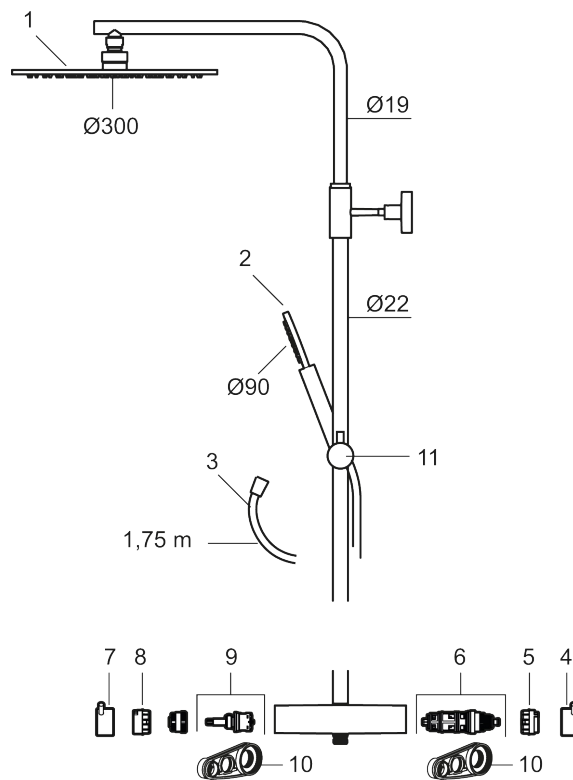

Article number: 271900

Sparepartlist

NO.	ART NO.	RSK	DESCRIPTION
1	130348	8237489	Shower head 300 mm, chrome
1	130348.12	8237490	Shower head 300 mm, matte black
1	130348.22	8237491	Shower head 300 mm, matte white