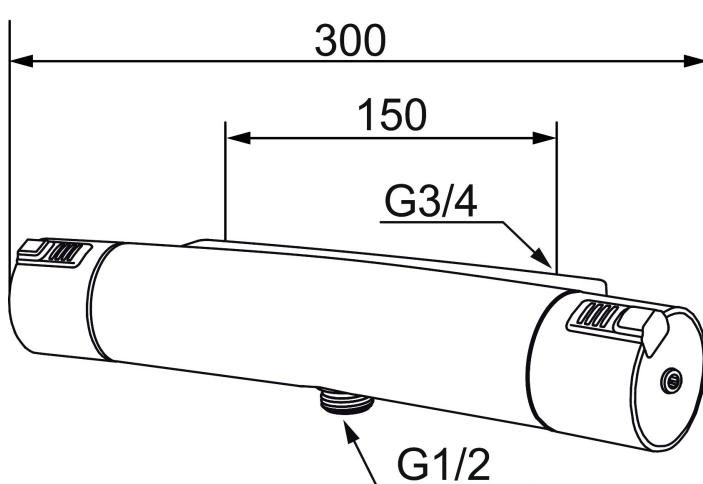

MORA MMIX T5 safe shower mixer

Mora MMIX combines elegance and ergonomic design with energy-efficiency.

The Mora MMIX thermostats are equipped with Safe Touch, which means that the outside of the mixer remains relatively cool to touch. Products with the Safe Touch function is suitable for environments with specific requirements, for example within nursing homes and public facilities.

The mixers were developed according to our unique EcoSafe™ concept focusing on low energy consumption and long-term environmental care.

The mixer is lead-free.

Article number: 731101.SA

Description: Chrome, incl. s-connection (2x701001)

Unique characteristics

Backflow protection unit type 

- With shower connection down
- Pressure balanced thermostatic mixer
- Temperature handle with safety stop at 38°C, maximum temperature at 43°C
- With Eco-function
- Lead Free material
- Equipped with function for thermal disinfection against legionella
- Approved non-return valves, EN-Standard EN1717