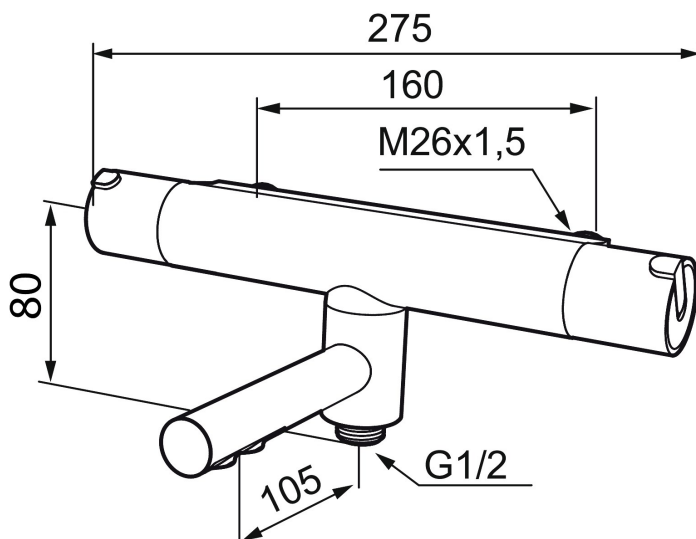

MORA REXX T5 bath mixer

With their simple, minimalist design, Mora REXX mixers are the essence of Scandinavian design and functionality. Their innovation lies in their precision. When tradition and craftsmanship meet state-of-the-art manufacturing methods and inspiring design, the result is Mora REXX. The version shown here is a beautiful bath mixer with world-leading functionality for unbeatable safety and comfort.

Article number: 707000

Description: Chrome, 160 c/c

Unique characteristics

Backflow protection unit type 

- Swivel spout with built-in diverter
- Compensates for temperature and pressure fluctuations
- Temperature handle with safety stop at 38°C
- With Eco-function
- Approved non-return valves, EN-Standard EN1717