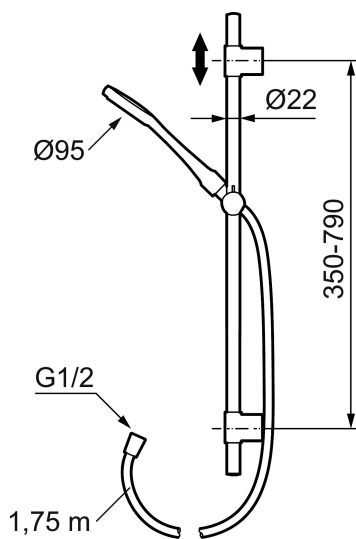

Unique characteristics

MORA CERA S5 shower set

A bathroom is a place for relaxation, pleasure and recharging your batteries. So fill it with enjoyment. Save energy effortlessly, protect against fluctuations in water temperature, take an extra long shower with a clear conscience. Mora Cera puts quality time in your bathroom in countless ways.

Article number: 130318 Flow 3 bar: 10.0 l/m

Description: Chrome

- In plastic bag
- Shower hose in metal, PVC- and BPA-free
- With adjustable wall brackets for usage of existing screw holes
- With Easy-Clean anti-limescale system
- Optional connection with/without air mixture
- Air mixture provides comfort flow at 6 l/min, max flow 10 l/min