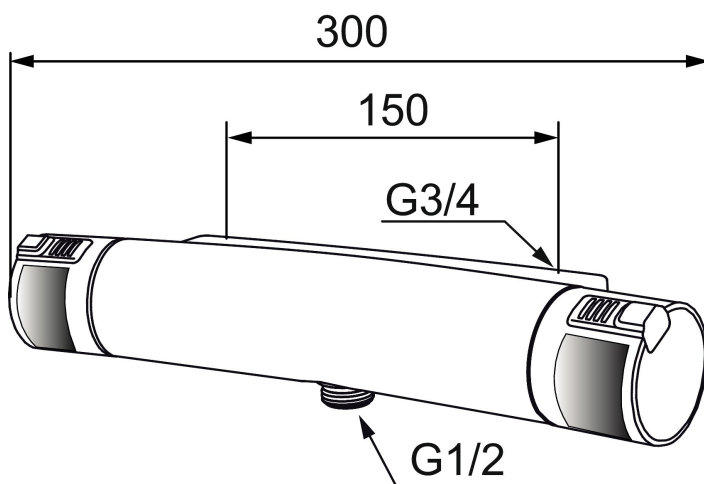

MORA MMIX T5 care shower mixer

Ergonomic thermostatic mixer with “extra grip” handles and a heightened push button that easily can be manoeuvred with the palm of the hand. With a black TPE that gives extra contrast for visual disabilities and a softer feeling.

Also available in a lime green “limited edition”

Article number: 731102

Description: Chrome/black

Unique characteristics

Backflow protection unit type **EB**

- With shower connection down
- Pressure balanced thermostatic mixer
- Temperature handle with safety stop at 38°C and 42°C
- With Eco-function
- Lead Free material
- Approved non-return valves, EN-Standard EN1717
- Extra user-friendly grips, approved by the Rheumatism Association in Sweden