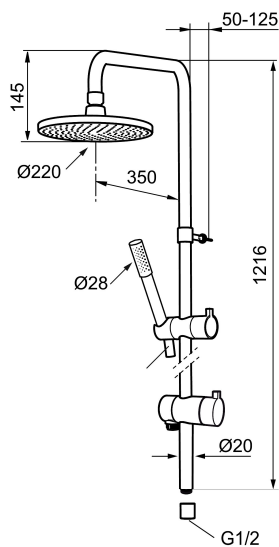

MORA REXX S6 shower system

Mora REXX is the essence of Scandinavian design and functionality. Minimalism and simplicity characterise this product line. Its innovation lies in its precision. When tradition and craftsmanship meet state-of-the-art manufacturing methods and inspiring design, the result is Mora REXX. This generous shower includes a wide overhead shower head and a practical hand shower, both with an anti-limescale system.

Article number: 130016

Description: Chrome

- Diverter with ceramic cartridge
- Shower hose in metal, PVC- and BPA-free
- With Easy-Clean anti-limescale system
- Shower bar can be shortened if required
- Connection with G1/2
- Diverter can be mounted with lever pointing in chosen direction
- Eco (energy and water saving hand shower 9 l/min, shower head 12 l/min)