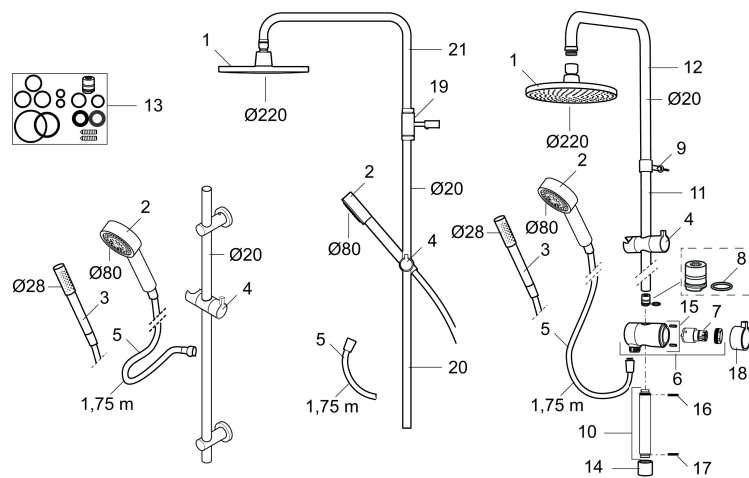

Article number: 130016

Description: Chrome

- Diverter with ceramic cartridge
- Shower hose in metal, PVC- and BPA-free
- With Easy-Clean anti-limescale system
- Shower bar can be shortened if required
- Connection with G1/2
- Diverter can be mounted with lever pointing in chosen direction
- Eco (energy and water saving hand shower 9 l/min, shower head 12 l/min)

PRODUCT DESCRIPTION

MORA REXX S6 shower system

Mora REXX is the essence of Scandinavian design and functionality. Minimalism and simplicity characterise this product line. Its innovation lies in its precision. When tradition and craftsmanship meet state-of-the-art manufacturing methods and inspiring design, the result is Mora REXX. This generous shower includes a wide overhead shower head and a practical hand shower, both with an anti-limescale system.

Article number: 130016

Sparepartlist

NO.	ART NO.	RSK	DESCRIPTION
1	131192	8180715	Shower head, 220 mm, chrome
2	130356	8199194	Hand shower, chrome
3	209534	8199198	Hand shower, chome
3	209534.75	8199199	Hand shower, stainless look
4	130357.AA	8762735	Slider, chrome, retail packed
4	130357.0011AE	8762729	Slider, chrome/black
5	139835.AE	8199159	Shower hose in metal, 1750 mm
6	409430.AE	8541683	Diverter
7	409417.AA	8541628	Cartridge for diverter
8	639173.AE	8295314	Gasket (2 pcs)
9	139906.AE	8180378	Clip for shower bar 20 mm
10	209549.AE	8180946	Connecting pipe
11	209548.AE	8180944	Lower bar
12	209550.AE	8180947	Upper bar for S5

NO.	ART NO.	RSK	DESCRIPTION
13	409425.AE	8346925	Spare bag for Mora Shower System
14	209291.AE	8295321	Transition nipple G1/2 - M18x1
15	139812.AE	8295323	Stop screw M5x20
16	309246.AE	8295312	O-ring (13,1 x 1,6)
17	609029.AE	8295315	O-ring (16,1 x 1,6)
18	409520.AE	8348107	Handle for diverter
19	409590.AE	8221731	Clip for shower bar, chrome
20	209648.AE	8217836	Lower bar, chrome
21	209650.AE	8217835	Upper bar