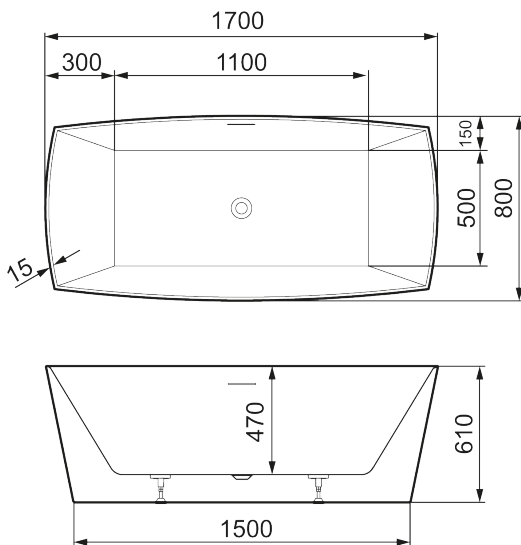

Unique characteristics

MORA MARE V

A slimline design at a mere 15mm thickness with a striking curved, angular design that draws the eye. Its design gives a generous experience that you can really sink into. A beautiful bath that projects a spa sensuality.

In any color you want

Article number: 951105

Description: White, L1700 x W800 x H600

- Freestanding bathtub in acrylic
- Double-sided model - relaxing soak at either end of the tub
- Pre-installed white bottom valve
- Discrete integrated overflow
- Slimline
- Volume: 310 l
- Weight: 56 kg