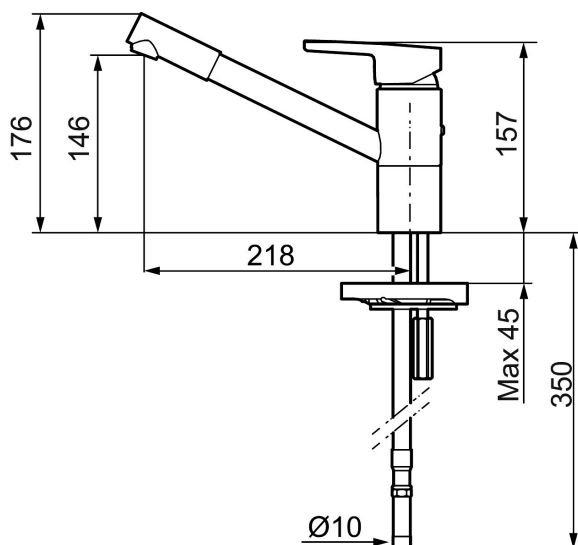

Article number: 732200.TT Flow 3 bar: 9.7 l/m

Description: Chrome, with Turbo-Jet function, connection flat end Ø10 mm

### Unique characteristics

Backflow protection unit type 

- ESS (energy saving system)
- Ceramic cartridge with soft closing function
- Adjustable flow control and temperature limiter
- Eco (energy and water saving aerator)
- Soft PEX® hoses (stainless steel braided)
- Swivel spout 110°
- Approved by the Rheumatism Association in Sweden
- Lead Free material
- Hole diameter Ø34-37 mm