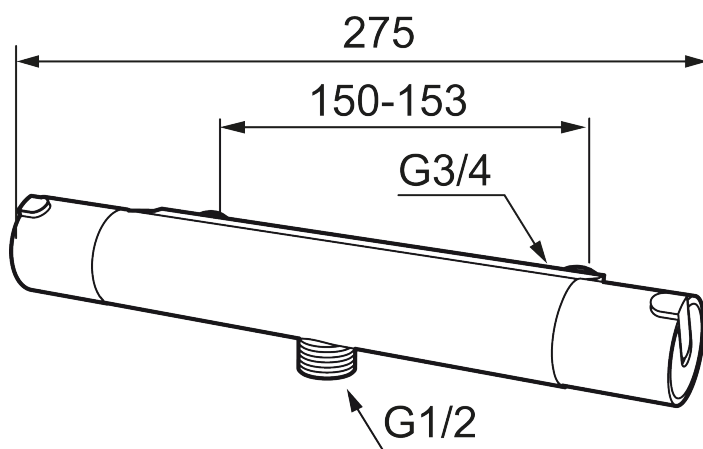

MORA REXX T5 shower mixer

With their simple, minimalist design, Mora REXX mixers are the essence of Scandinavian design and functionality. Their innovation lies in their precision. When tradition and craftsmanship meet state-of-the-art manufacturing methods and inspiring design, the result is Mora REXX. The version shown here is a beautiful bath mixer with world-leading functionality, providing unbeatable safety and comfort.

Article number: 707060

Description: Chrome

Uniqe characteristics

Backflow protection unit type 

- With shower connection down
- Compensates for temperature and pressure fluctuations
- Temperature handle with safety stop at 38°C
- With Eco-function
- Approved non-return valves, EN-Standard EN1717

Article number: 707060

Sparepartlist

NO.	ART NO.	RSK	DESCRIPTION
1	209511.AE	8345176	Temperature handle, chrome
1	209511.0011AE	8345177	Temperature handle, chrome/black
2	209513.AE	8346508	Stop ring, temperature
3	708467.AE	8345124	Headwork
4	209510.AE	8345163	On/off handle, chrome
4	209510.0011AE	8345164	On/off handle, chrome/black
5	209512.AE	8346507	Stop ring, on/off
6	708468.AE	8345130	Thermostatic unit
7	209515	8344849	Swivel spout, for coversion of shower mixer to bath/shower mixer, chrome
7	209515.0011	8344850	Swivel spout, for coversion of shower mixer to bath/shower mixer, chrome/black
8	209516.AE	8242291	Aerator kit, chrome
8	209516.0011AE	8242295	Aerator kit, chrome/Black
9	209519.AE	8938340	O-ring, for swivel spout
10	708338.AE		Non-return valve (2 pcs)
11	709339.AE	8938274	Gasket 24/15x2, 2 pcs
12	708080.AE		Holder for filter, complete

NO.	ART NO.	RSK	DESCRIPTION
13	139465.AE	8186872	Non-return valve, with lock ring
14	409659.AE	8187025	Shower connector M18x1xG1/2
15	129154.AE	8295332	Stop ring
16	209494.AE	8314141	Spout nipple incl cover ring
17	129380.AE	8345651	Non-return valve (2 pcs)