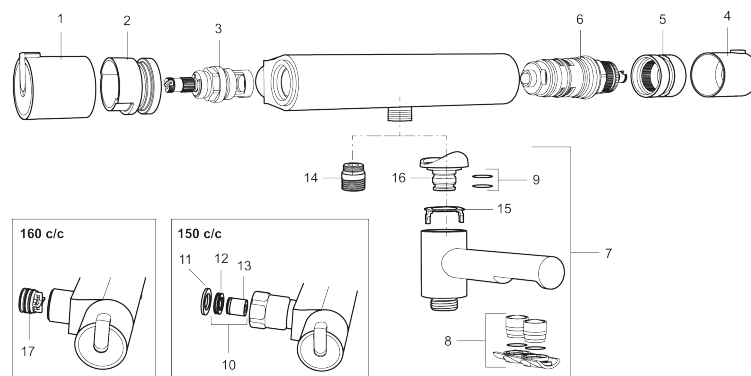

Article number: 707060

Description: Chrome

Uniqe characteristics

Backflow protection unit type 

- With shower connection down
- Compensates for temperature and pressure fluctuations
- Temperature handle with safety stop at 38°C
- With Eco-function
- Approved non-return valves, EN-Standard EN1717

Article number: 707060

Sparepartlist

NO.	ART NO.	RSK	DESCRIPTION
1	209511.AE	8345176	Temperature handle, chrome
1	209511.0011AE	8345177	Temperature handle, chrome/black
2	209513.AE	8346508	Stop ring, temperature
3	708467.AE	8345124	Headwork
4	209510.AE	8345163	On/off handle, chrome
4	209510.0011AE	8345164	On/off handle, chrome/black
5	209512.AE	8346507	Stop ring, on/off
6	708468.AE	8345130	Thermostatic unit
7	209515	8344849	Swivel spout, for coversion of shower mixer to bath/shower mixer, chrome
7	209515.0011	8344850	Swivel spout, for coversion of shower mixer to bath/shower mixer, chrome/black
8	209516.AE	8242291	Aerator kit, chrome
8	209516.0011AE	8242295	Aerator kit, chrome/Black
9	209519.AE	8938340	O-ring, for swivel spout
10	708338.AE		Non-return valve (2 pcs)
11	709339.AE	8938274	Gasket 24/15x2, 2 pcs
12	708080.AE		Holder for filter, complete

NO.	ART NO.	RSK	DESCRIPTION
13	139465.AE	8186872	Non-return valve, with lock ring
14	409659.AE	8187025	Shower connector M18x1xG1/2
15	129154.AE	8295332	Stop ring
16	209494.AE	8314141	Spout nipple incl cover ring
17	129380.AE	8345651	Non-return valve (2 pcs)