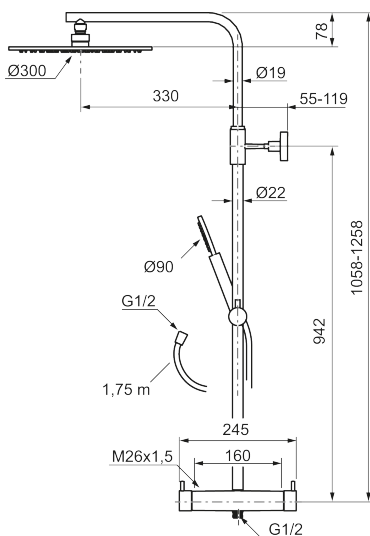

Article number: 271800 Flow 3 bar: 11.3 l/m

Description: Chrome, 160 c/c

Unique characteristics

Consist of:

MORA INXX II thermostatic mixer:

- Pressure balanced thermostatic mixer
- With reversible headwork
- Temperature handle with safety stop at 38°C
- With Eco-function
- Approved non-return valves, EN-Standard EN1717

MORA INXX II Shower System:

- Shower hose in metal, PVC- and BPA-free
- With Easy-Clean anti-limescale system
- Adjustable height
- Hand shower 7,5 l/min, shower head 11,3 l/min

PRODUCT DESCRIPTION

MORA INXX II shower system kit

Article number: 271800

Sparepartlist

NO.	ART NO.	RSK	DESCRIPTION
1	130348	8237489	Shower head 300 mm, chrome
1	130348.12	8237490	Shower head 300 mm, matte black
1	130348.22	8237491	Shower head 300 mm, matte white