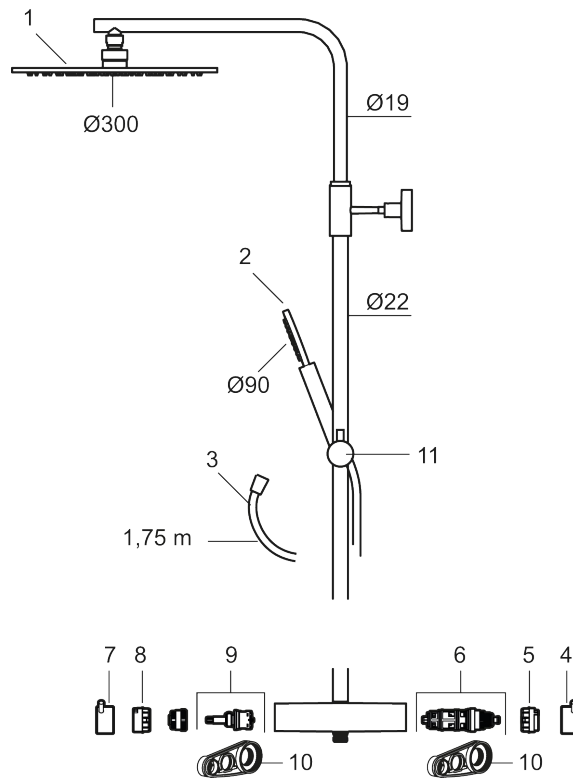

MORA INXX II Shower System:

- Shower hose in metal, PVC- and BPA-free
- With Easy-Clean anti-limescale system
- Adjustable height
- Hand shower 7,5 l/min, shower head 11,3 l/min

PRODUCT DESCRIPTION

MORA INXX II shower system kit

Article number: 271800

Sparepartlist

NO.	ART NO.	RSK	DESCRIPTION
1	130348	8237489	Shower head 300 mm, chrome
1	130348.12	8237490	Shower head 300 mm, matte black
1	130348.22	8237491	Shower head 300 mm, matte white