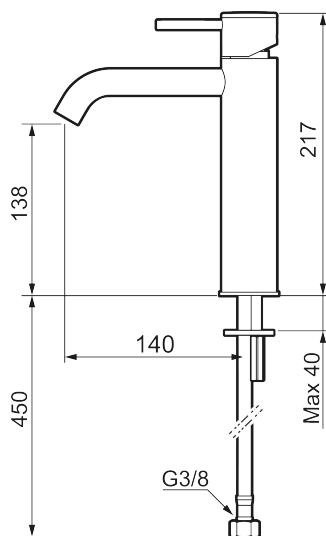

MORA INXX II soft, medium basin mixer

INXX II basin mixers are available in three different heights, including medium which is suitable for larger basins. With its durable matt black finish and essential design, the INXX II soft enhances the feeling of comfort, quality and elegance in your bathroom. The mixer has been tested and approved according to current building regulations and is energy-efficient, which means it reduces water and energy use without compromising on comfort. A push down-waste in a matching colour is available as an accessory.

Article number: 273011.12CA Flow 3 bar: 4.5 l/m

Description: Matte black

Unique characteristics

Backflow protection unit type **AA**

- Ceramic cartridge
- Adjustable flow control and temperature limiter
- Soft PEX® hoses with 3/8" connecting nut (stainless steel braided)
- Hole diameter Ø34-37 mm