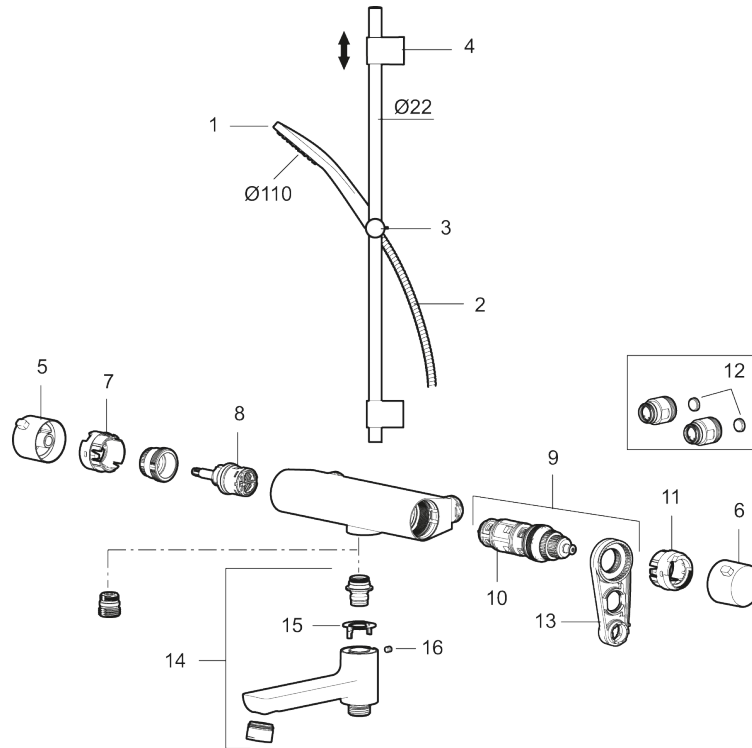

### MORA LYNX shower set (art.no. 341300):

- Shower hose in metal, PVC- and BPA-free
- With adjustable wall brackets for usage of existing screw holes
- With Easy-Clean anti-limescale system

## Sparepartlist

NO.	ART NO.	RSK	DESCRIPTION
1	S600238	8233065	
1	S600238.12	8233100	
2	S600109	8252036	Shower hose, chrome
2	S600109.12	8236624	Shower hose in metal, 1750 mm, matte black
3	S600246	8239619	Slider, chrome
3	S600246.12	8239664	Slider, matte black
4	S600266	8239702	Wall bracket, chrome, 2 pcs
4	S600266.12	8239703	
5	S600237	8397026	
5	S600237.12	8397027	
6	S600236	8397024	
6	S600236.12	8397025	
7	S600250	8397044	

NO.	ART NO.	RSK	DESCRIPTION
8	S600021	8441463	Ceramic headwork, with service tool (bath mixer)
8	S600270	8387233	Ceramic headwork, without tool (bath mixer)
9	S600084	8439709	Thermostatic cartridge, complete, incl. service tool
9	S600271	8397030	Thermostatic cartridge, complete, without service tool
10	S600270	8387233	Ceramic headwork, without tool (bath mixer)
11	S600023	8439703	Stop ring
12	409359.AA	8345172	Filter kit for connecting links, retail packed
13	S600298	3870203	Service tool
14	S600247	8441050	
14	S600247.12	8441051	
15	38521000	8295345	Stop ring
16	708655.AE	8295447	Locking screw