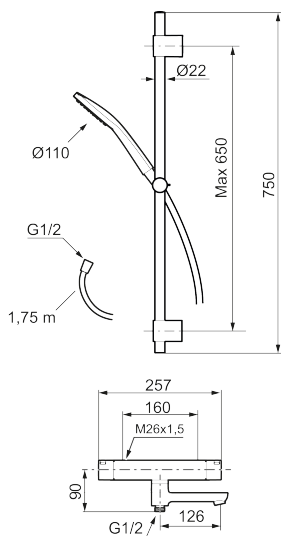

Unique characteristics

Backflow protection unit type **EB**