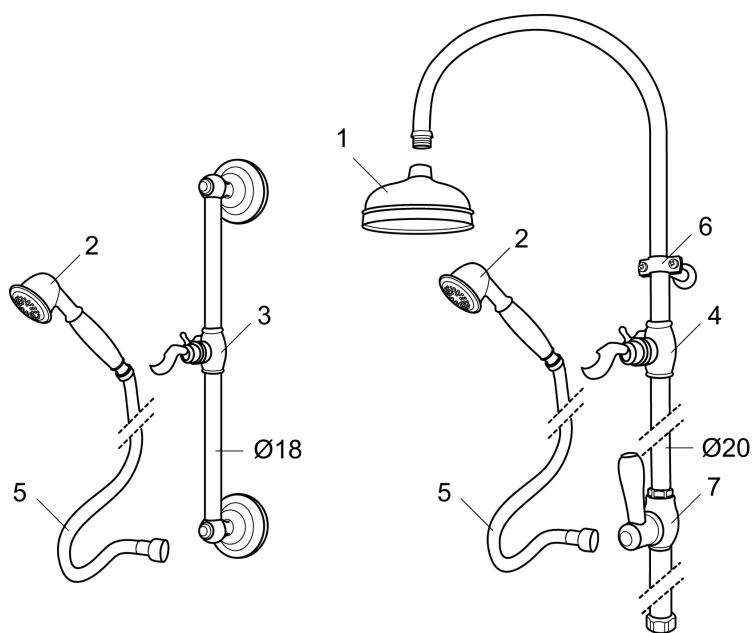

MORA CLASSIC shower set

Mora Classic is an exclusive range of taps with solid, rounded lines that embrace the design ideals of the past. All the parts are made of metal with genuine Mora quality. In addition to providing outstanding comfort and safety, the Mora Classic shower system adds an exclusive touch to your whole bathroom interior. This is modern technology fused with classic style at its best.

Article number: 130277.0065

Description: Chrome/gold

- All parts are made in metall
- Shower hose in metal, PVC- and BPA-free

Uniqe characteristics

PRODUCT DESCRIPTION

MORA CLASSIC shower set

Mora Classic is an exclusive range of taps with solid, rounded lines that embrace the design ideals of the past. All the parts are made of metal with genuine Mora quality. In addition to providing outstanding comfort and safety, the Mora Classic shower system adds an exclusive touch to your whole bathroom interior. This is modern technology fused with classic style at its best.

Article number: 130277.0065

Sparepartlist

| NO. | ART NO. | RSK | DESCRIPTION |
|-----|---------------|---------|---------------------------------|
| 1 | 131183 | 8180699 | Shower head 120 mm |
| 2 | 130802.AE | 8198066 | Handshower |
| 3 | 139830.ae | | Slider 18 mm, chrome |
| 4 | 139749.AE | | Slider 20 mm, chrome |
| 4 | 139749.0065AE | | Slider 20 mm, chrome/gold |
| 5 | 139835.AE | 8199159 | Shower hose in metal, 1750 mm |
| 6 | 130550.AE | 8180374 | Clip for shower bar |
| 7 | 139761 | 8541681 | Diverter, complete, chrome |
| 7 | 139761.0065 | 8541682 | Diverter, complete, chrome/gold |