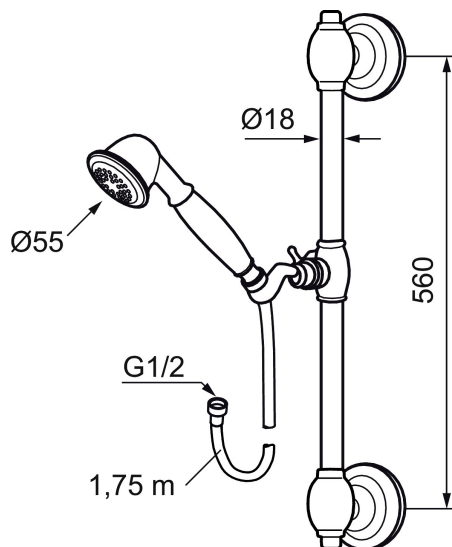

MORA CLASSIC shower set

Mora Classic is an exclusive range of taps with solid, rounded lines that embrace the design ideals of the past. All the parts are made of metal with genuine Mora quality. In addition to providing outstanding comfort and safety, the Mora Classic shower system adds an exclusive touch to your whole bathroom interior. This is modern technology fused with classic style at its best.

Article number: 130277.0065

Description: Chrome/gold

- All parts are made in metall
- Shower hose in metal, PVC- and BPA-free

Uniqe characteristics

PRODUCT DESCRIPTION

MORA CLASSIC shower set

Mora Classic is an exclusive range of taps with solid, rounded lines that embrace the design ideals of the past. All the parts are made of metal with genuine Mora quality. In addition to providing outstanding comfort and safety, the Mora Classic shower system adds an exclusive touch to your whole bathroom interior. This is modern technology fused with classic style at its best.

Article number: 130277.0065

Sparepartlist

| NO. | ART NO. | RSK | DESCRIPTION |
|-----|---------------|---------|---------------------------------|
| 1 | 131183 | 8180699 | Shower head 120 mm |
| 2 | 130802.AE | 8198066 | Handshower |
| 3 | 139830.ae | | Slider 18 mm, chrome |
| 4 | 139749.AE | | Slider 20 mm, chrome |
| 4 | 139749.0065AE | | Slider 20 mm, chrome/gold |
| 5 | 139835.AE | 8199159 | Shower hose in metal, 1750 mm |
| 6 | 130550.AE | 8180374 | Clip for shower bar |
| 7 | 139761 | 8541681 | Diverter, complete, chrome |
| 7 | 139761.0065 | 8541682 | Diverter, complete, chrome/gold |