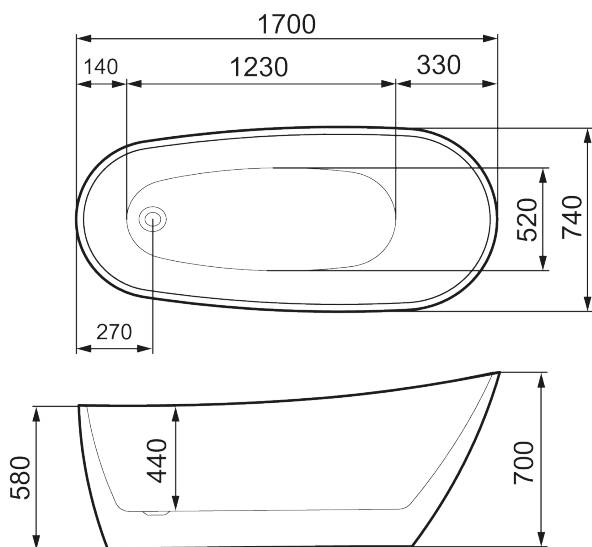

## MORA MARE IX

A lavish bathing experience and striking aesthetic combine in a freestanding bath made for 'me time'. A bold, thick rim gives Mare IX a genuine presence and the unidirectional profile allows for both comfortable relaxation and functional showering.

### In any color you want

Article number: 951109

Description: White, L1700 x W740 x H700

- Freestanding bathtub in acrylic
- Single-sided model
- Pre-installed white bottom valve
- Discrete integrated overflow
- Volume: 250 l
- Weight: 59 kg