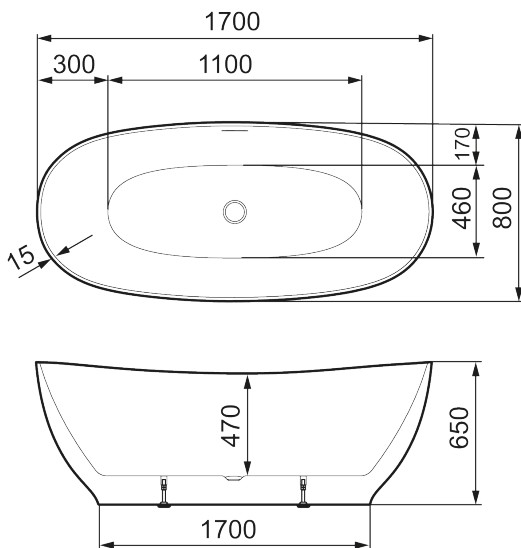

Unique characteristics

MORA MARE XI

The tactile warmth and durability of acrylic allow design attributes like its slim 15mm edge profile and an effortless oval shape.

A freestanding bath with ergonomic curves that caress the body, and an aesthetic that stands the test of time.

In any color you want

Article number: 951111

Description: White, L1700 x W800 x H650

- Freestanding bathtub in acrylic
- Double-sided model - relaxing soak at either end of the tub
- Pre-installed white bottom valve
- Discrete integrated overflow
- Slimline
- Volume: 240 l
- Weight: 43 kg