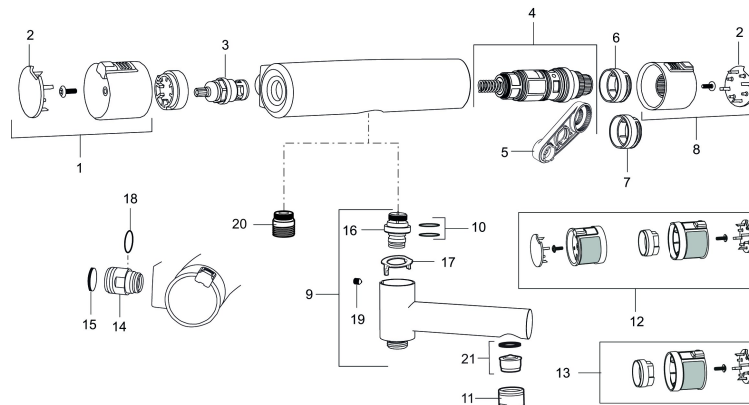

Article number: 731000

Description: Chrome, 160 c/c

Unique characteristics

Backflow protection unit type 

- With shower connection down
- Pressure balanced thermostatic mixer
- Temperature handle with safety stop at 38°C
- With Eco-function
- Lead Free material
- Approved non-return valves, EN-Standard EN1717

Article number: 731000

Sparepartlist

NO.	ART NO.	RSK	DESCRIPTION
1	409353.AA	8345088	On/off handle, complete, chrome, retail packed
1	409353.0011AA	8345087	On/off handle, complete, chrome/black, retail packed
2	409358.AA	8345089	End cover, chrome, retail packed
2	409358.0011AA	8345090	End cover, black, retail packed
3	S600274	8397028	Ceramic headwork (G15)
4	S600275	8397029	Thermostatic cartridge, complete, incl. service tool
5	S600298	3870203	Service tool
6	S600311	8397045	Scalding protection ring (standard), black
7	409364.AE	8346506	Scalding protection ring, (max 42 °C)
8	409352.AA	8345086	Temperature handle, complete, chrome, retail packed
8	409352.0011AA	8345085	Temperature handle, complete, chrome/black, retail packed
9	409356	8344853	Swivel spout, for conversion of shower mixer to bath/shower mixer, chrome
10	209519.AE	8938340	O-ring, for swivel spout
11	131415.AE	8281512	Housing M24 utv., 15 mm, chrome
12	409370.AA	8345139	Rebuild kit, care, black/chrome, retail packed
12	409370.0085AA	8345162	Rebuild kit, care, lime/black, retail packed
12	409370.0095AE	8345210	Rebuild kit, care, red/black
13	409440.AE	8345211	Rebuild kit with fixed temp. stop, care, chrome

NO.	ART NO.	RSK	DESCRIPTION
14	409360.AA	8187781	Inlet connector 150 c/c (left-handed thread), retail packed
14	409361.AE	8228492	Inlet connector 160 c/c
15	409359.AA	8345172	Filter kit for connecting links, retail packed
16	409366.AE		Nipple M18x1 with o-ring for bath mixer
17	38521000	8295345	Stop ring
18	129131.AE	8295316	O-ring (18,1 x 1,6), 2 pcs
19	708655.AE	8295447	Locking screw
20	409365.AE	8187026	Nipple M18x1 - G1/2
21	139783.AE	8281546	Aerator inlet, 20–24 l/min at 300 kPa