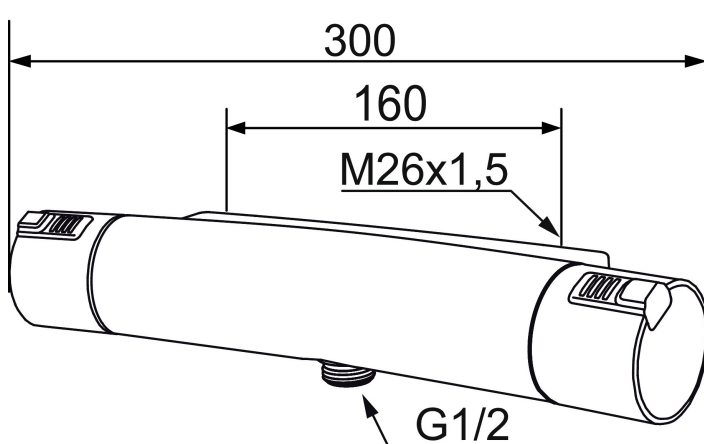

MORA MMIX T5 shower mixer

Mora MMIX combines elegance and ergonomic design with energy-efficiency. Soft geometric curves and a timeless style characterise the entire Mora MMIX range. The mixers were developed according to our unique EcoSafe™ concept focusing on low energy consumption and long-term environmental care.

Article number: 731000

Description: Chrome, 160 c/c

Unique characteristics

Backflow protection unit type 

- With shower connection down
- Pressure balanced thermostatic mixer
- Temperature handle with safety stop at 38°C
- With Eco-function
- Lead Free material
- Approved non-return valves, EN-Standard EN1717

PRODUCT DESCRIPTION

MORA MMIX T5 shower mixer

Mora MMIX combines elegance and ergonomic design with energy-efficiency. Soft geometric curves and a timeless style characterise the entire Mora MMIX range. The mixers were developed according to our unique EcoSafe™ concept focusing on low energy consumption and long-term environmental care.

NO.	ART NO.	RSK	DESCRIPTION
14	409360.AA	8187781	Inlet connector 150 c/c (left-handed thread), retail packed
14	409361.AE	8228492	Inlet connector 160 c/c
15	409359.AA	8345172	Filter kit for connecting links, retail packed
16	409366.AE		Nipple M18x1 with o-ring for bath mixer
17	38521000	8295345	Stop ring
18	129131.AE	8295316	O-ring (18,1 x 1,6), 2 pcs
19	708655.AE	8295447	Locking screw
20	409365.AE	8187026	Nipple M18x1 - G1/2
21	139783.AE	8281546	Aerator inlet, 20–24 l/min at 300 kPa