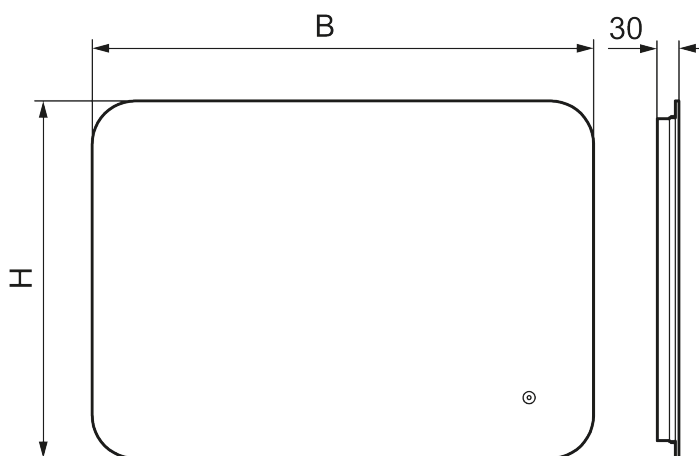

Unique characteristics

MORA CAVA I

Designed around a central idea of a minimal, unframed backlit mirror, mounted just 30 mm from the wall, Cava has an aura of its own. Its light can be switched at a touch from warm to cooler tones. The mirror itself has an anti-fog function and is safety foiled for peace of mind.

Available in circular or square versions and multiple sizes.

About the collection

A minimal design, with atmospheric backlighting, brings an extra layer of character to bathroom spaces.

Article number: 953003

Description: 700 x 500 mm

- Backlight
- Energy efficient LED lighting
- Copper-free glass with safety film
- Steam free with heated demister pad
- Touch operated on/off
- Adjustable light temperature: 2 700–6 400 K
- IP 44 certified, third party CE certified
- Mounting distance from wall: 30 mm