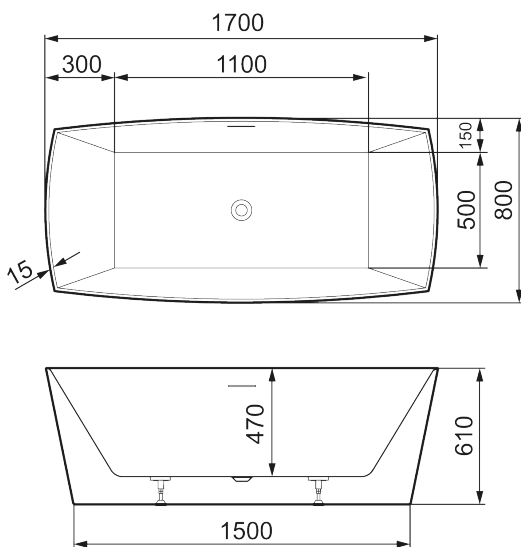

Unique characteristics

MORA MARE V

A slimline design at a mere 15mm thickness with a striking curved, angular design that draws the eye. Its design gives a generous experience that you can really sink into. A beautiful bath that projects a spa sensuality.

In any color you want

Article number: 951105

Description: White, L1700 x W800 x H600

- Freestanding bathtub in acrylic
- Double-sided model - relaxing soak at either end of the tub
- Pre-installed white bottom valve
- Discrete integrated overflow
- Slimline
- Volume: 310 l
- Weight: 56 kg