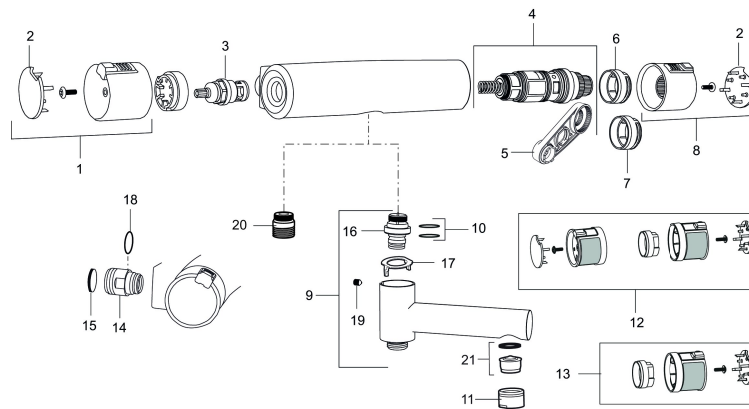

PRODUCT DESCRIPTION

MORA MMIX T5 bath mixer

Mora MMIX combines elegance and ergonomic design with energy-efficiency. Soft geometric curves and a timeless style characterise the entire Mora MMIX range. The mixers were developed according to our unique EcoSafe™ concept focusing on low energy consumption and long-term environmental care.

Article number:
730100.0011DB

Sparepartlist

NO.	ART NO.	RSK	DESCRIPTION
1	409353.AA	8345088	On/off handle, complete, chrome, retail packed
1	409353.0011AA	8345087	On/off handle, complete, chrome/black, retail packed
2	409358.AA	8345089	End cover, chrome, retail packed
2	409358.0011AA	8345090	End cover, black, retail packed
3	S600274	8397028	Ceramic headwork (G15)
4	S600275	8397029	Thermostatic cartridge, complete, incl. service tool
5	S600298	3870203	Service tool
6	S600311	8397045	Scalding protection ring (standard), black
7	409364.AE	8346506	Scalding protection ring, (max 42 °C)
8	409352.AA	8345086	Temperature handle, complete, chrome, retail packed
8	409352.0011AA	8345085	Temperature handle, complete, chrome/black, retail packed
9	409356	8344853	Swivel spout, for conversion of shower mixer to bath/shower mixer, chrome
10	209519.AE	8938340	O-ring, for swivel spout
11	131415.AE	8281512	Housing M24 utv., 15 mm, chrome
12	409370.AA	8345139	Rebuild kit, care, black/chrome, retail packed
12	409370.0085AA	8345162	Rebuild kit, care, lime/black, retail packed
12	409370.0095AE	8345210	Rebuild kit, care, red/black