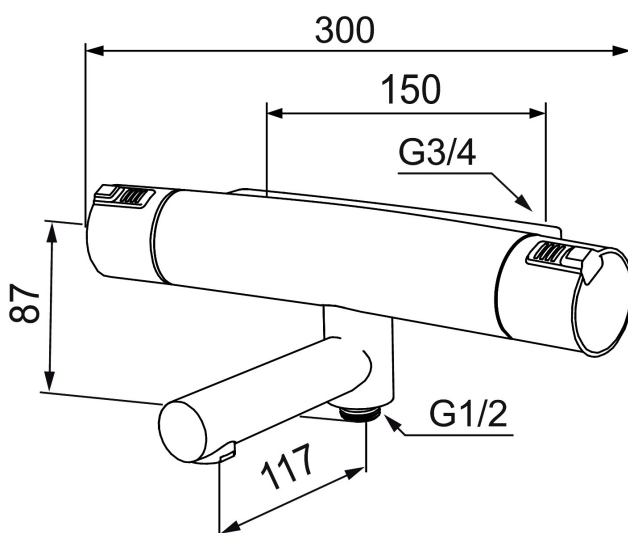

MORA MMIX T5 bath mixer

Mora MMIX combines elegance and ergonomic design with energy-efficiency. Soft geometric curves and a timeless style characterise the entire Mora MMIX range. The mixers were developed according to our unique EcoSafe™ concept focusing on low energy consumption and long-term environmental care.

Article number: 730100.0011DB

Description: Chrome/black, 150 c/c, incl. s-connection (2x701001)

Unique characteristics

Backflow protection unit type **EB**

- Swivel spout with built-in diverter
- Pressure balanced thermostatic mixer
- Temperature handle with safety stop at 38°C
- With Eco-function
- Lead Free material
- Approved non-return valves, EN-Standard EN1717

PRODUCT DESCRIPTION

MORA MMIX T5 bath mixer

Mora MMIX combines elegance and ergonomic design with energy-efficiency. Soft geometric curves and a timeless style characterise the entire Mora MMIX range. The mixers were developed according to our unique EcoSafe™ concept focusing on low energy consumption and long-term environmental care.

NO.	ART NO.	RSK	DESCRIPTION
13	409440.AE	8345211	Rebuild kit with fixed temp. stop, care, chrome
14	409360.AA	8187781	Inlet connector 150 c/c (left-handed thread), retail packed
14	409361.AE	8228492	Inlet connector 160 c/c
15	409359.AA	8345172	Filter kit for connecting links, retail packed
16	409366.AE		Nipple M18x1 with o-ring for bath mixer
17	38521000	8295345	Stop ring
18	129131.AE	8295316	O-ring (18,1 x 1,6), 2 pcs
19	708655.AE	8295447	Locking screw
20	409365.AE	8187026	Nipple M18x1 - G1/2
21	139783.AE	8281546	Aerator inlet, 20–24 l/min at 300 kPa